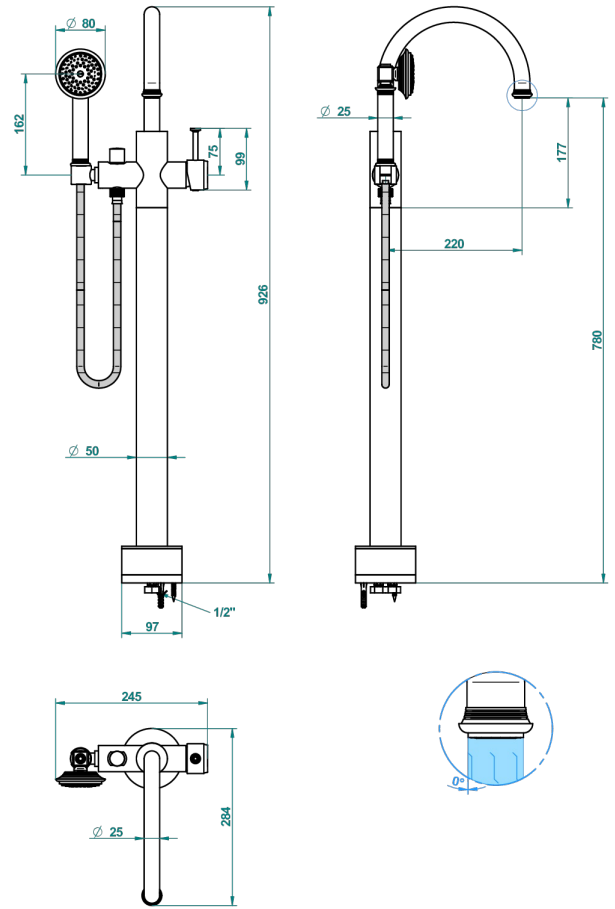

# WEST COAST WITH GUILLOCHE DECOR

U9C-6508S

THG<sup>®</sup>  
PARIS

Free-standing bath mixer with handshower with Easyclean system

62165

12/04/2017

## CHARACTERISTIC

- West coast with Guilloché decor
- Free-standing bath mixer with handshower with Easyclean system