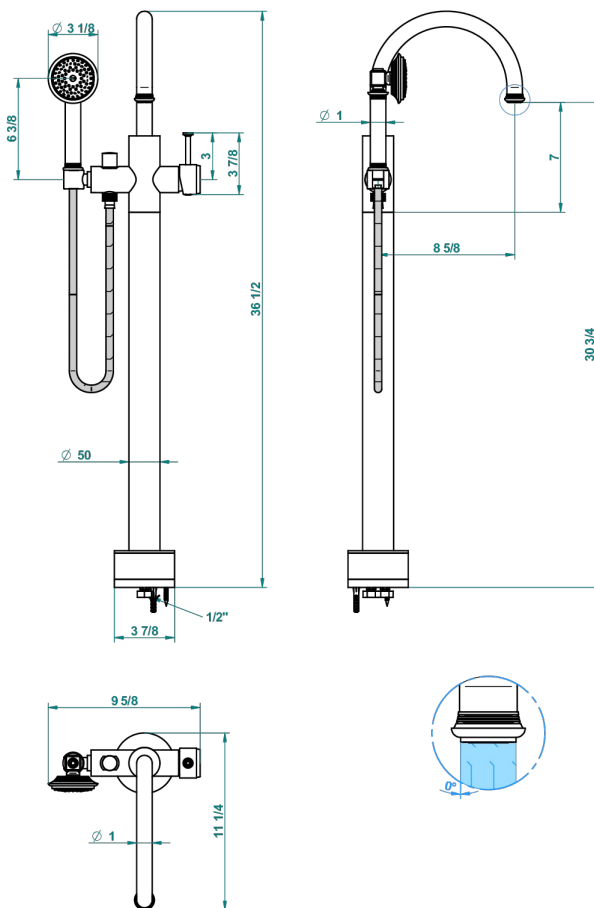

WEST COAST WITH GUILLOCHE DECOR

U9C-6508S

Free-standing bath mixer with handshower with Easyclean system

THG[®]
PARIS

62165

12/04/2017

CHARACTERISTIC

- West coast with Guilloché decor
- Free-standing bath mixer with handshower with Easyclean system