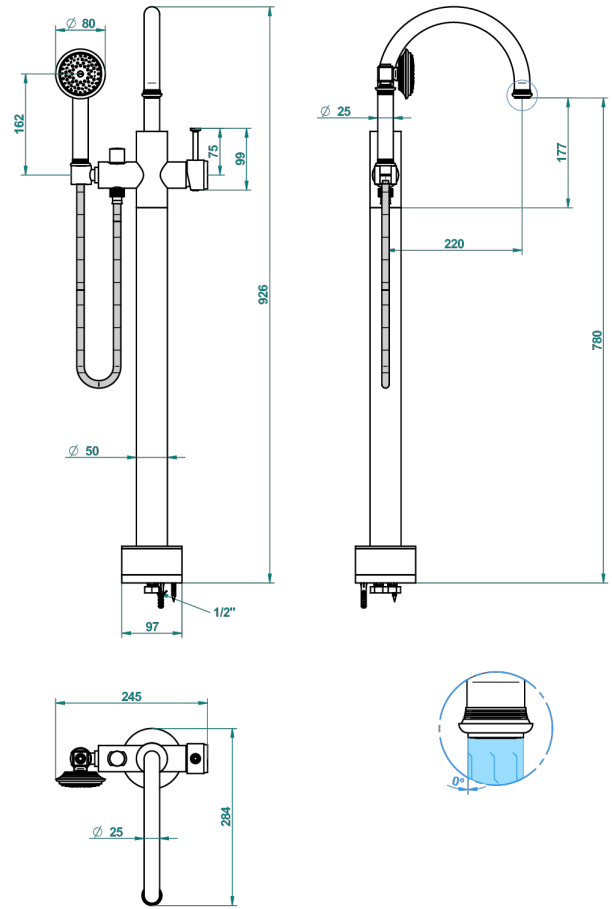

# WEST COAST WITH GUILLOCHE DECOR

U9C-6508S

THG<sup>®</sup>  
PARIS

Free-standing bath mixer with handshower with Easyclean system

62165

12/04/2017

## CHARACTERISTIC

- West coast with Guilloché decor
- Free-standing bath mixer with handshower with Easyclean system