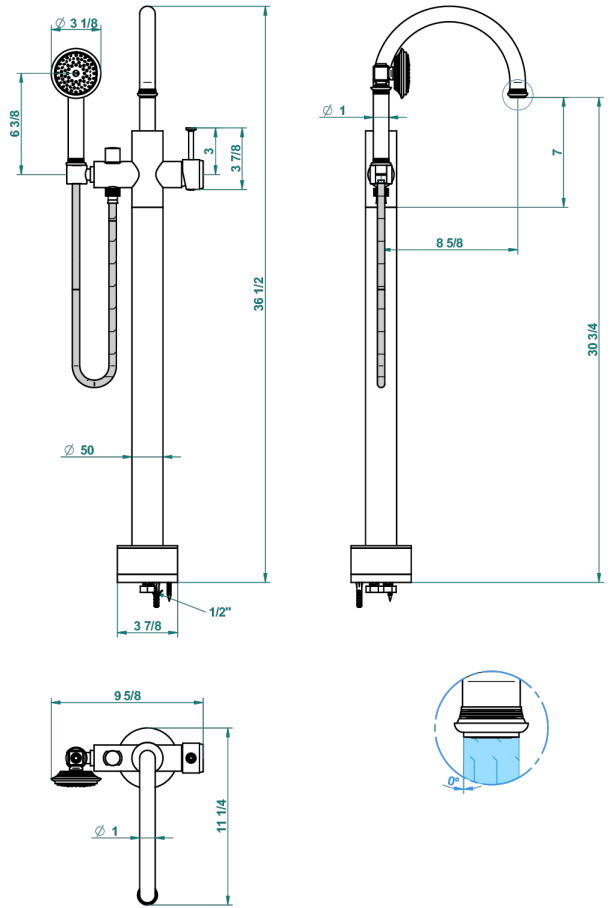

WEST COAST WITH GUILLOCHE DECOR

U9C-6508S

Free-standing bath mixer with handshower with Easyclean system

THG[®]
PARIS

62165

12/04/2017

CHARACTERISTIC

- West coast with Guilloché decor
- Free-standing bath mixer with handshower with Easyclean system