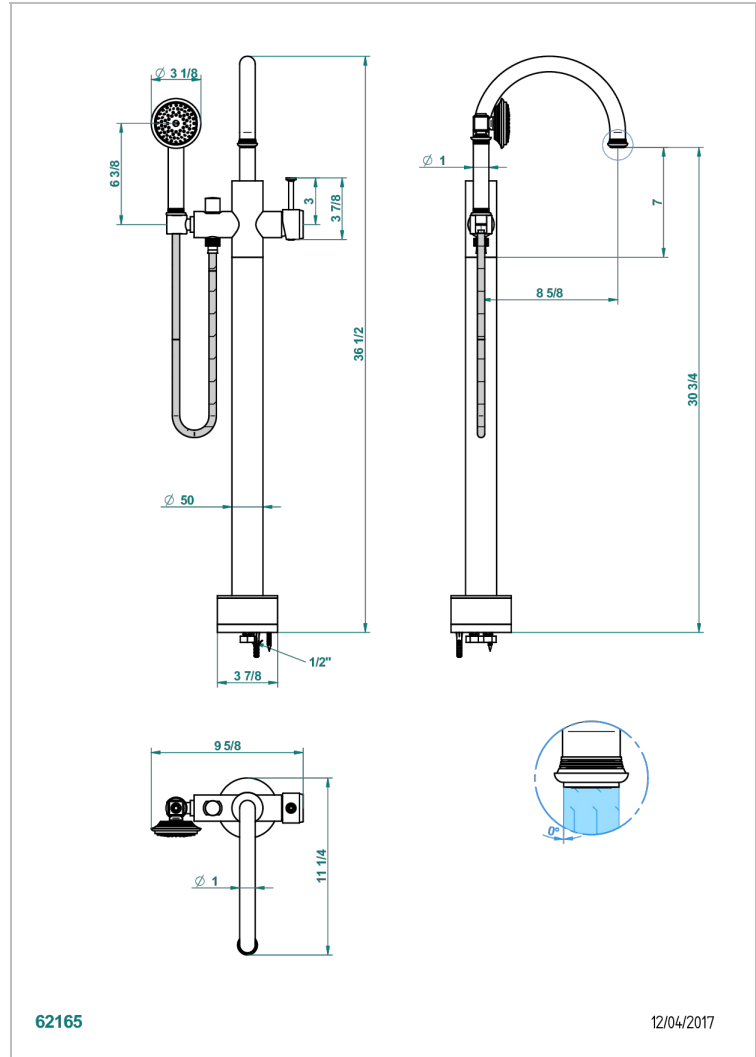

# WEST COAST WITH GUILLOCHE DECOR

U9C-6508S

柱式浴缸淋浴温控龙头，软管和Easyclean系统花洒

## 特色

- West coast with Guilloché decor
- 柱式浴缸淋浴温控龙头，软管和Easyclean系统花洒