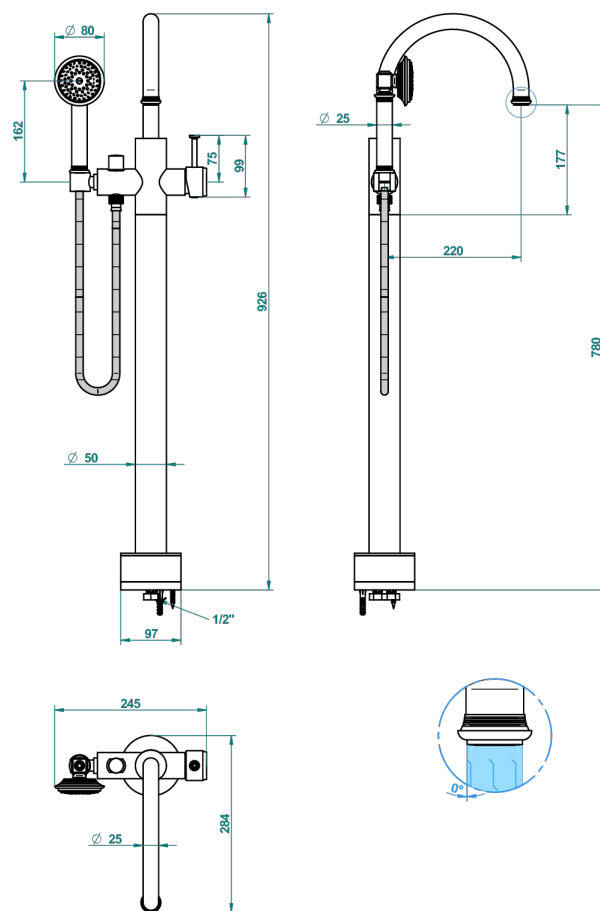

WEST COAST METAL WITH LEVER

U9B-6508S

Free-standing bath mixer with handshower with Easyclean system

THG[®]
PARIS

62165

12/04/2017

CHARACTERISTIC

- West Coast Metal with lever
- Free-standing bath mixer with handshower with Easyclean system