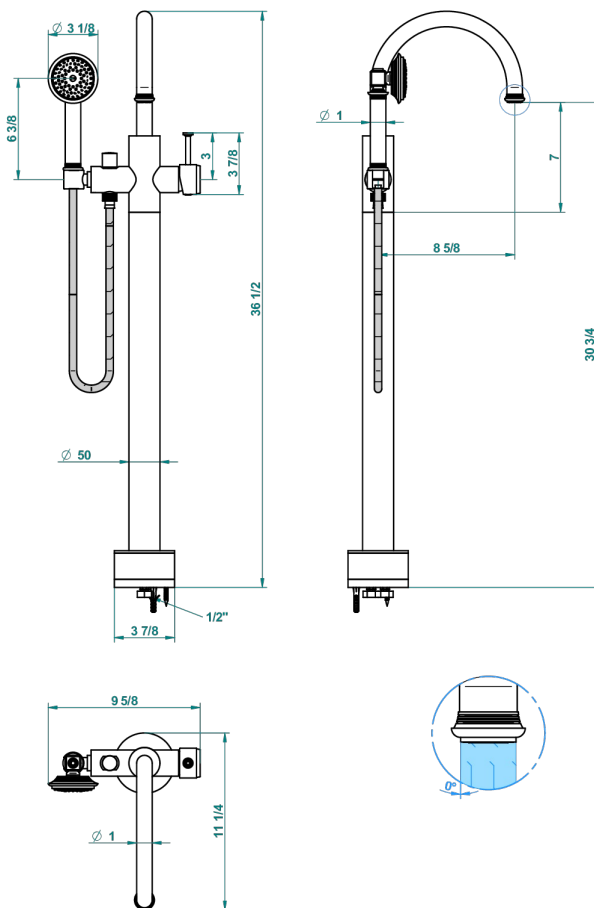

WEST COAST METAL WITH LEVER

U9B-6508S

Free-standing bath mixer with handshower with Easyclean system

62165

12/04/2017

CHARACTERISTIC

- West Coast Metal with lever
- Free-standing bath mixer with handshower with Easyclean system