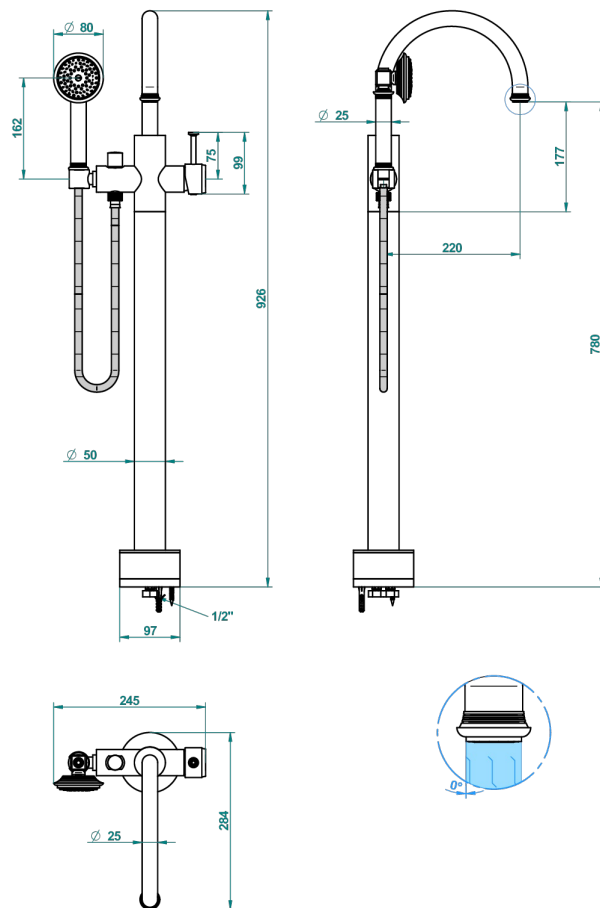

WEST COAST METAL WITH LEVER

U9B-6508S

Free-standing bath mixer with handshower with Easyclean system

62165

12/04/2017

CHARACTERISTIC

- West Coast Metal with lever
- Free-standing bath mixer with handshower with Easyclean system