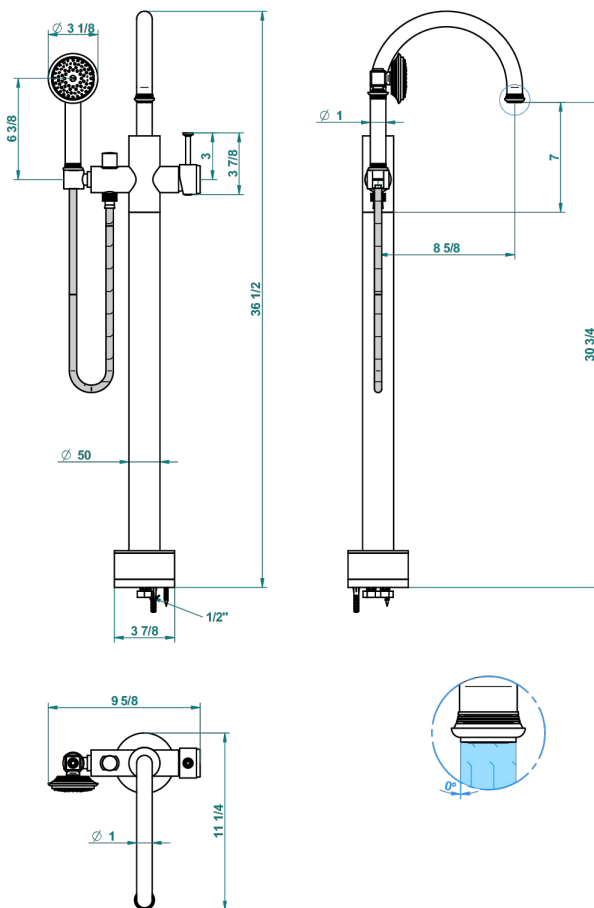

WEST COAST METAL WITH LEVER

U9B-6508S

Free-standing bath mixer with handshower with Easyclean system

THG[®]
PARIS

62165

12/04/2017

CHARACTERISTIC

- West Coast Metal with lever
- Free-standing bath mixer with handshower with Easyclean system