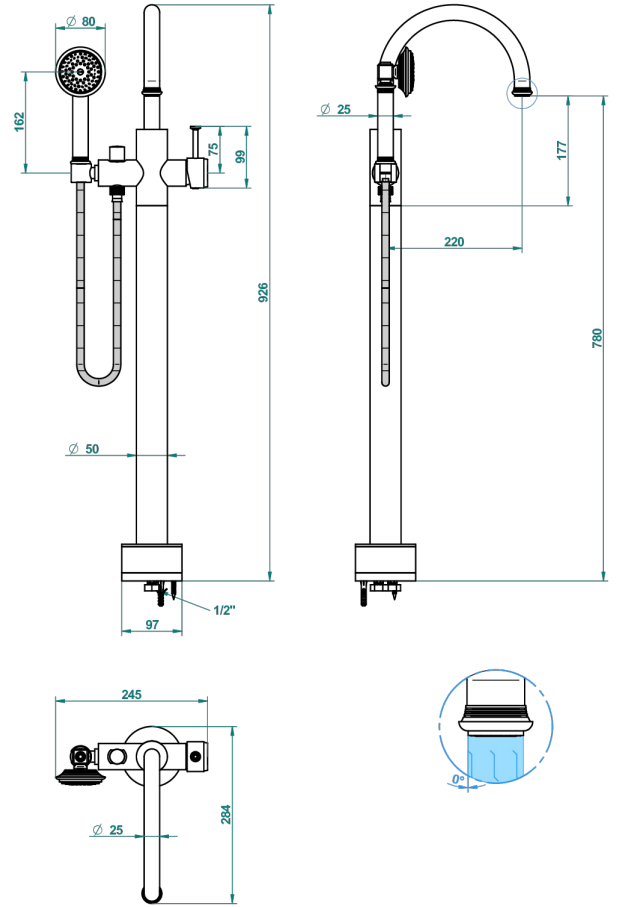

Free-standing single lever bath mixer with handshower with Easyclean system

62165

12/04/2017

CHARACTERISTIC

- West Coast Metal
- Free-standing single lever bath mixer with handshower with Easyclean system