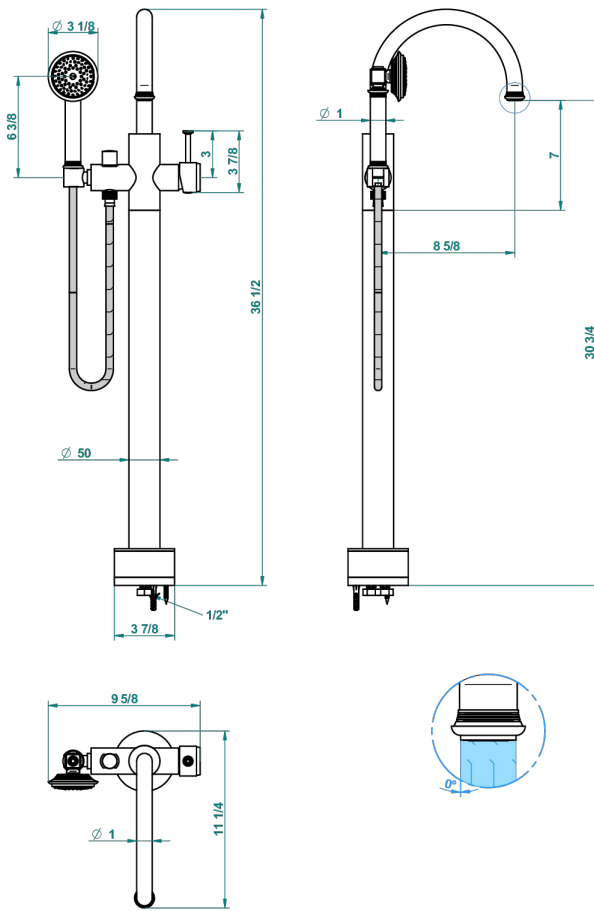

Free-standing single lever bath mixer with handshower with Easyclean system

62165

12/04/2017

CHARACTERISTIC

- West Coast Metal
- Free-standing single lever bath mixer with handshower with Easyclean system