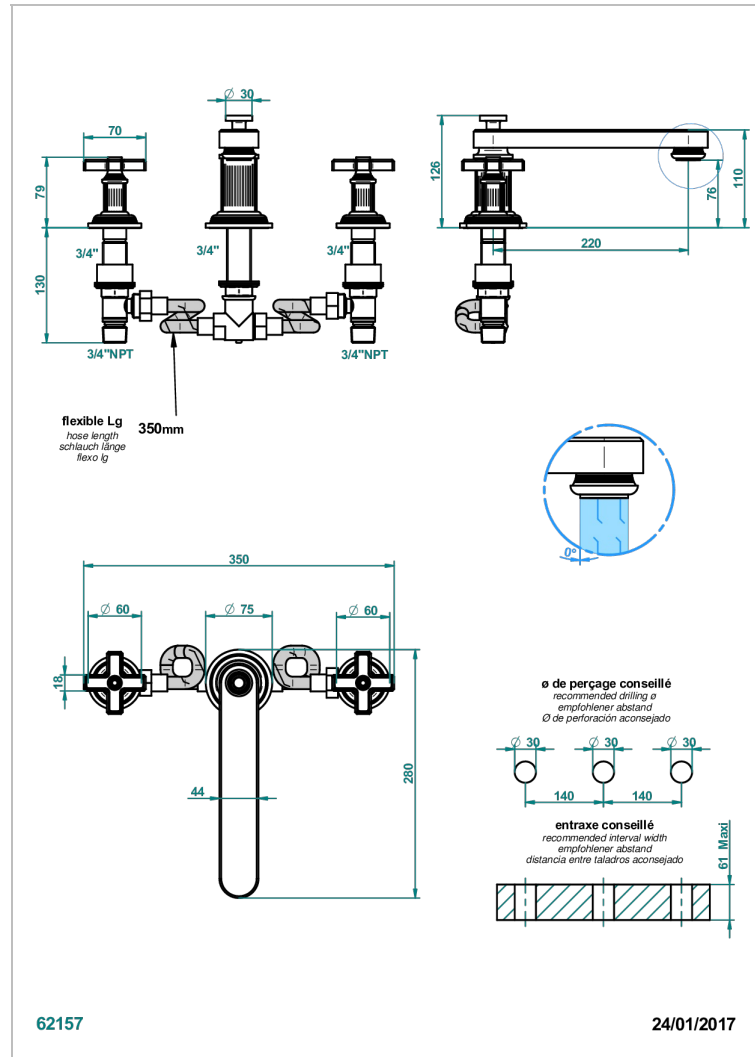

GRAND CENTRAL WHITE ONYX

U9R-25SGB

Rim mounted 3-hole bath mixer, super goliath low spout

CHARACTERISTIC

- Grand central White Onyx
- Rim mounted 3-hole bath mixer, super goliath low spout

AVAILABLE FINITIONS