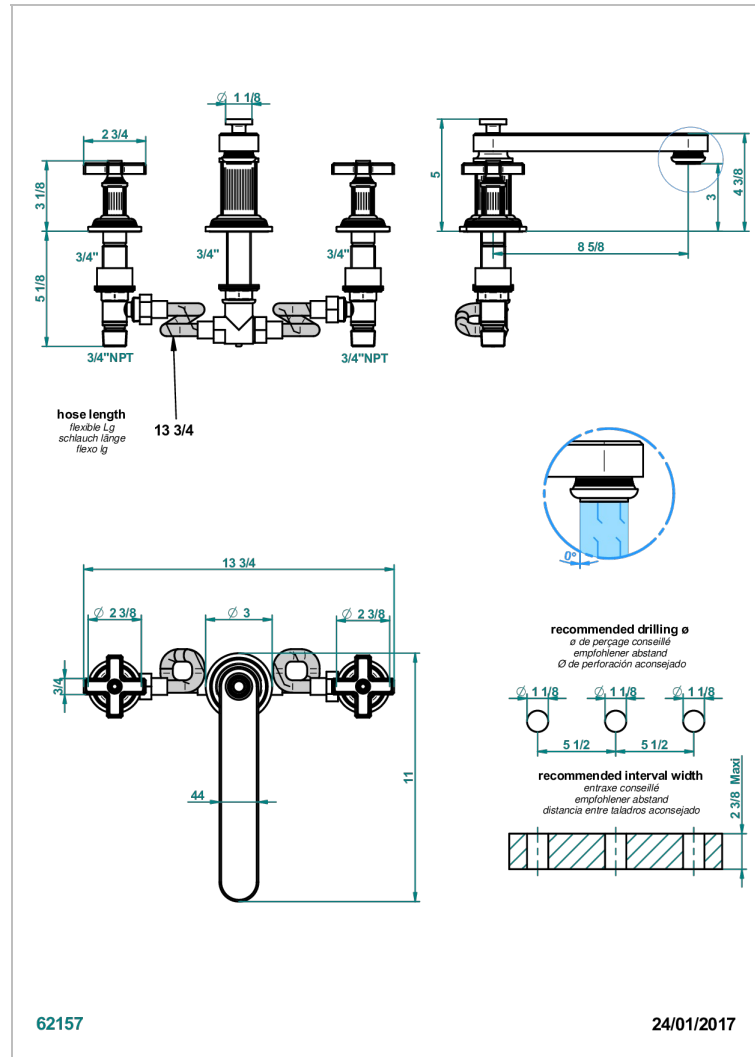

# GRAND CENTRAL WHITE ONYX

U9R-25SGB

Rim mounted 3-hole bath mixer, super goliath low spout

THG<sup>®</sup>  
PARIS

## CHARACTERISTIC

- Grand central White Onyx
- Rim mounted 3-hole bath mixer, super goliath low spout