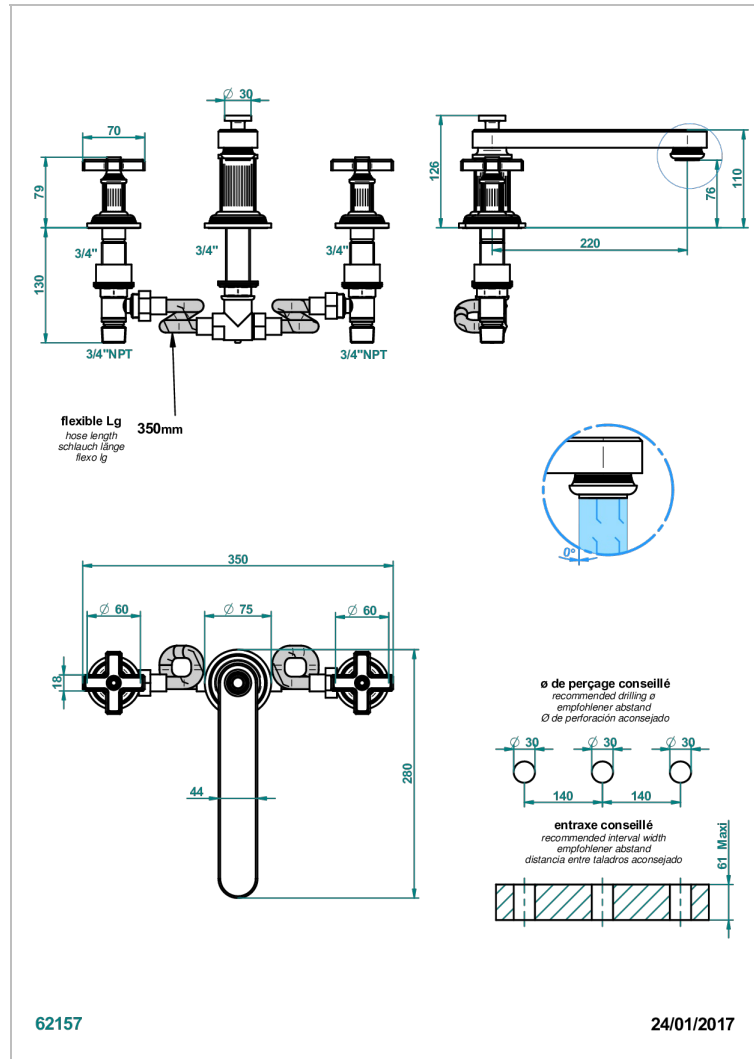

GRAND CENTRAL WHITE ONYX

U9R-25SGB

Rim mounted 3-hole bath mixer, super goliath low spout

CHARACTERISTIC

- Grand central White Onyx
- Rim mounted 3-hole bath mixer, super goliath low spout

AVAILABLE FINITIONS