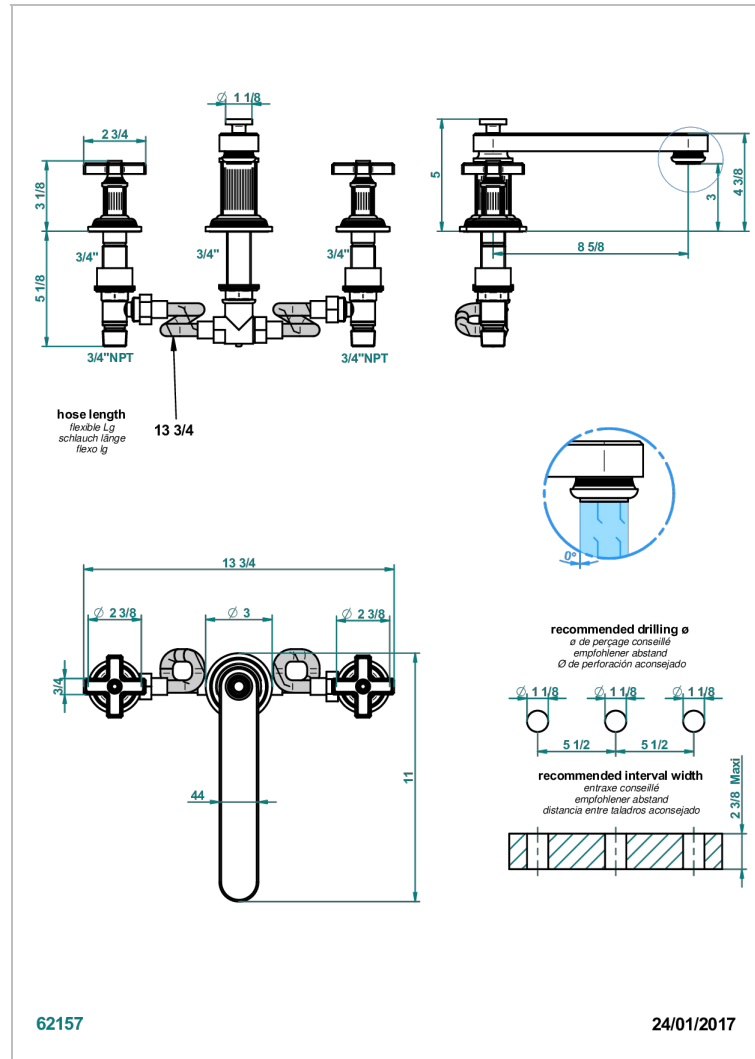

GRAND CENTRAL WHITE ONYX

U9R-25SGB

Rim mounted 3-hole bath mixer, super goliath low spout

CHARACTERISTIC

- Grand central White Onyx
- Rim mounted 3-hole bath mixer, super goliath low spout

AVAILABLE FINITIONS