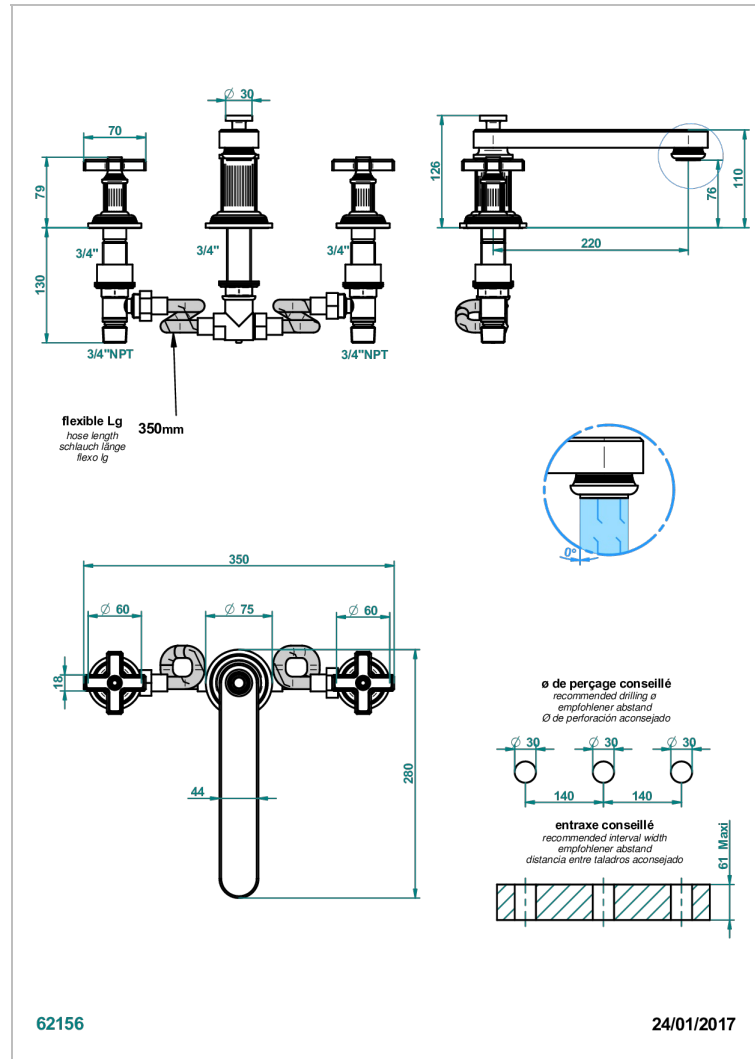

GRAND CENTRAL BLACK ONYX

U9M-25SGB

Rim mounted 3-hole bath mixer, super goliath low spout

CHARACTERISTIC

- Grand central Black Onyx
- Rim mounted 3-hole bath mixer, super goliath low spout

AVAILABLE FINITIONS