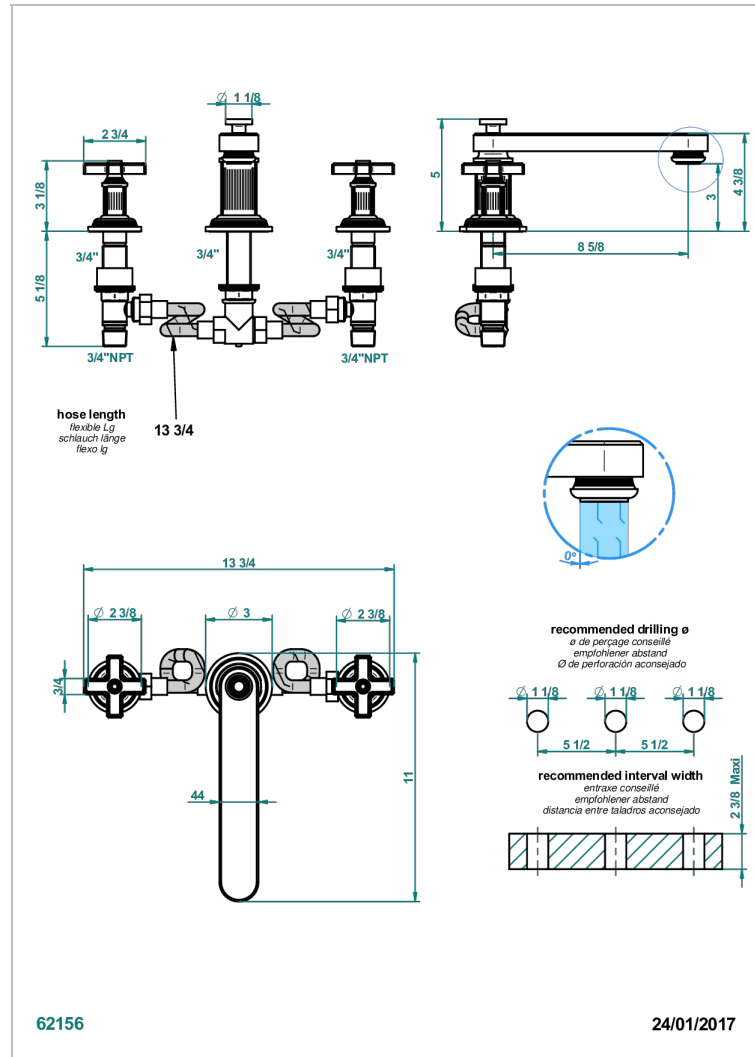

GRAND CENTRAL BLACK ONYX

U9M-25SGB

Rim mounted 3-hole bath mixer, super goliath low spout

CHARACTERISTIC

- Grand central Black Onyx
- Rim mounted 3-hole bath mixer, super goliath low spout

AVAILABLE FINITIONS