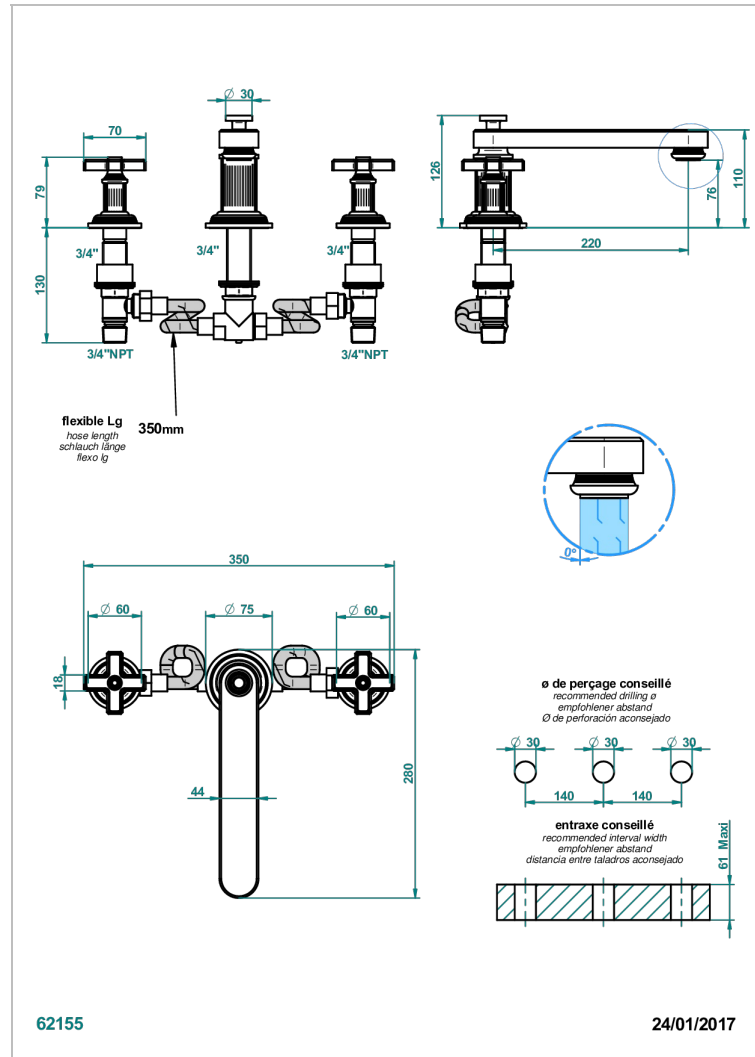

# GRAND CENTRAL METAL

U9K-25SGBUS

Roman tub set, low spout with 3/4" valves

## CHARACTERISTIC

- Grand central Metal
- Roman tub set, low spout with 3/4" valves