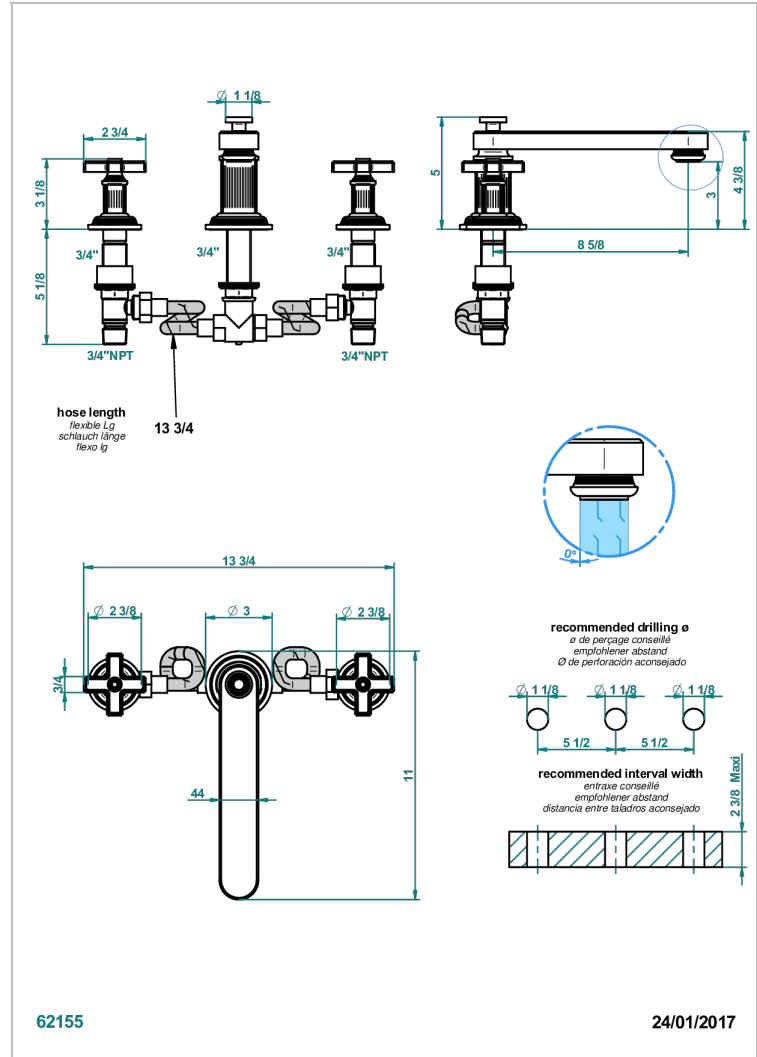

GRAND CENTRAL METAL

U9K-25SGBUS

Roman tub set, low spout with 3/4" valves

CHARACTERISTIC

- Grand central Metal
- Roman tub set, low spout with 3/4" valves

AVAILABLE FINITIONS

Black ceram - D30
Blush PVD - H62
Brass color PVD - H49
Brown bronze color PVD - F33
Chrome polished - A02
Copper antique matt, coated - H07