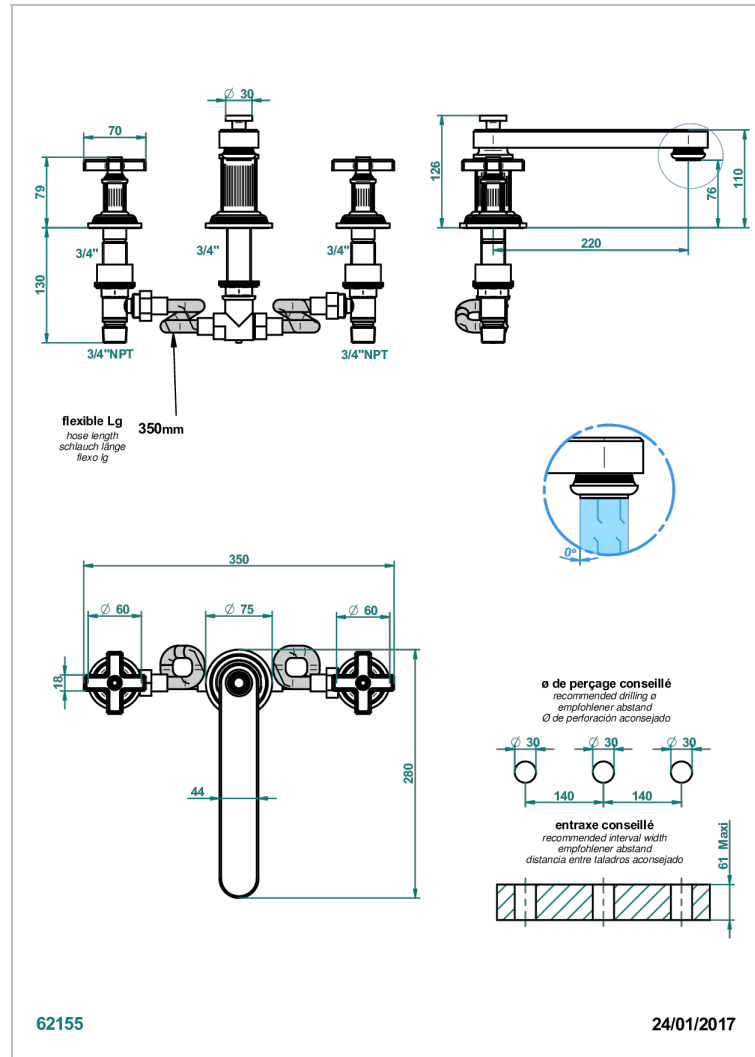

GRAND CENTRAL METAL

U9K-25SGB

Rim mounted 3-hole bath mixer, super goliath low spout

CHARACTERISTIC

- Grand central Metal
- Rim mounted 3-hole bath mixer, super goliath low spout

AVAILABLE FINITIONS

Antique nickel - H28
Black ceram - D30
Blush PVD - H62
Brass color PVD - H49
Brown bronze color PVD - F33
Gold color PVD - H52