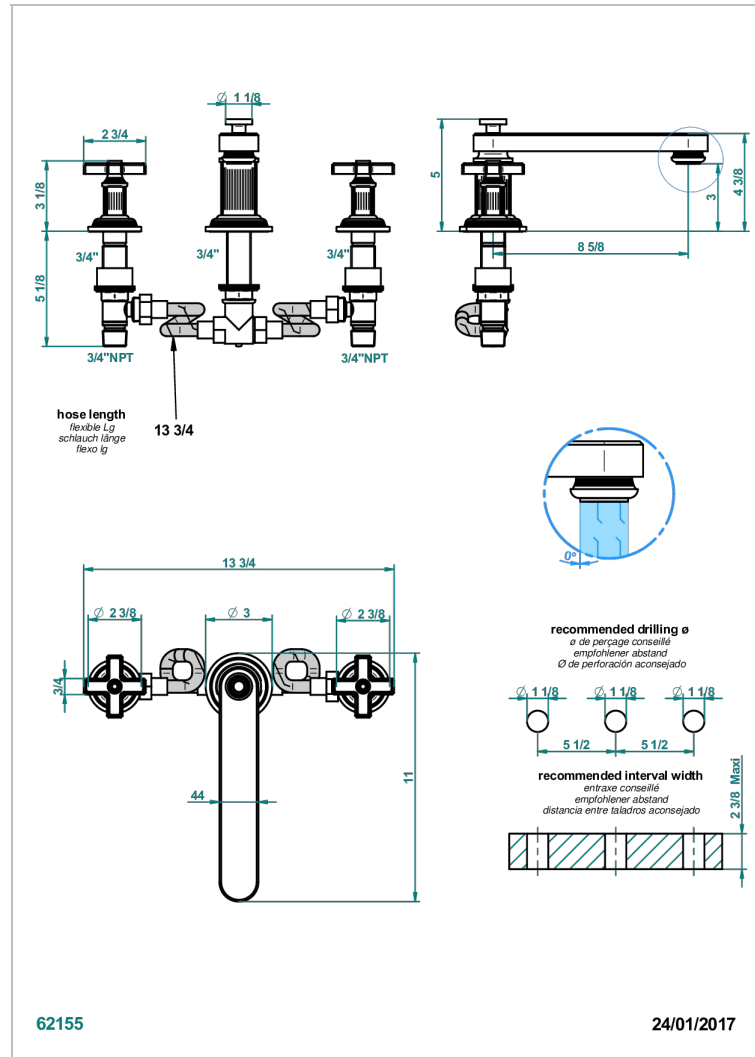

# GRAND CENTRAL METAL

U9K-25SGB

Rim mounted 3-hole bath mixer, super goliath low spout

## CHARACTERISTIC

- Grand central Metal
- Rim mounted 3-hole bath mixer, super goliath low spout