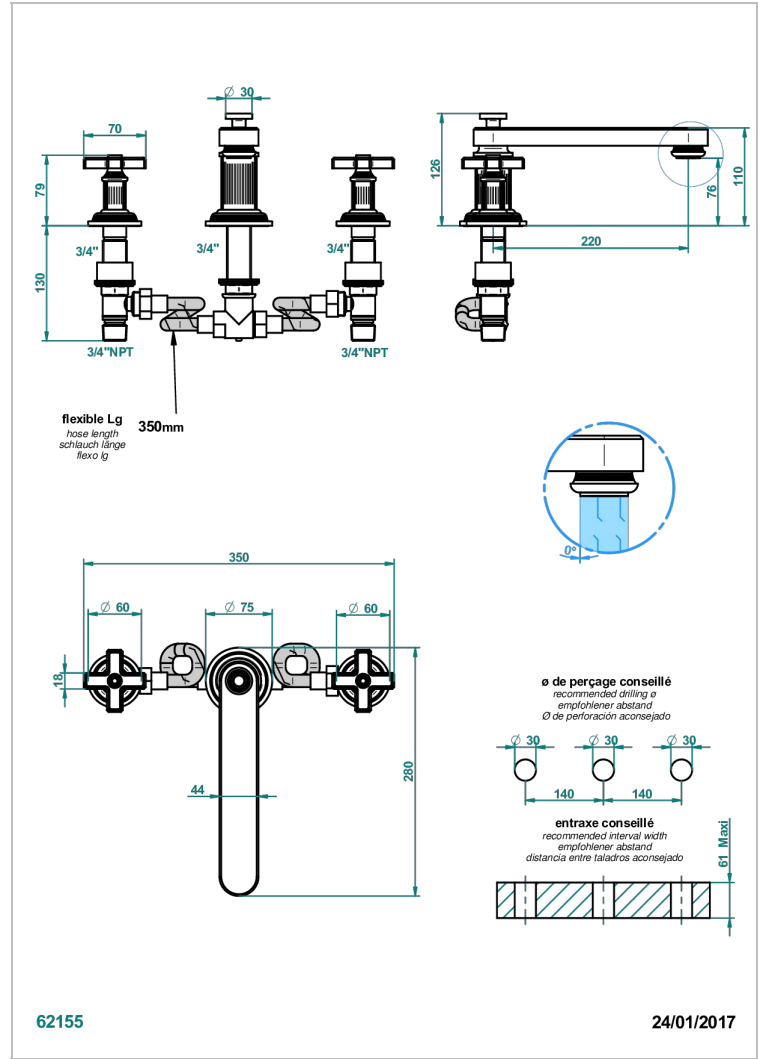

GRAND CENTRAL METAL

U9K-25SGB

Rim mounted 3-hole bath mixer, super goliath low spout

THG[®]
PARIS

CHARACTERISTIC

- Grand central Metal
- Rim mounted 3-hole bath mixer, super goliath low spout

AVAILABLE FINITIONS