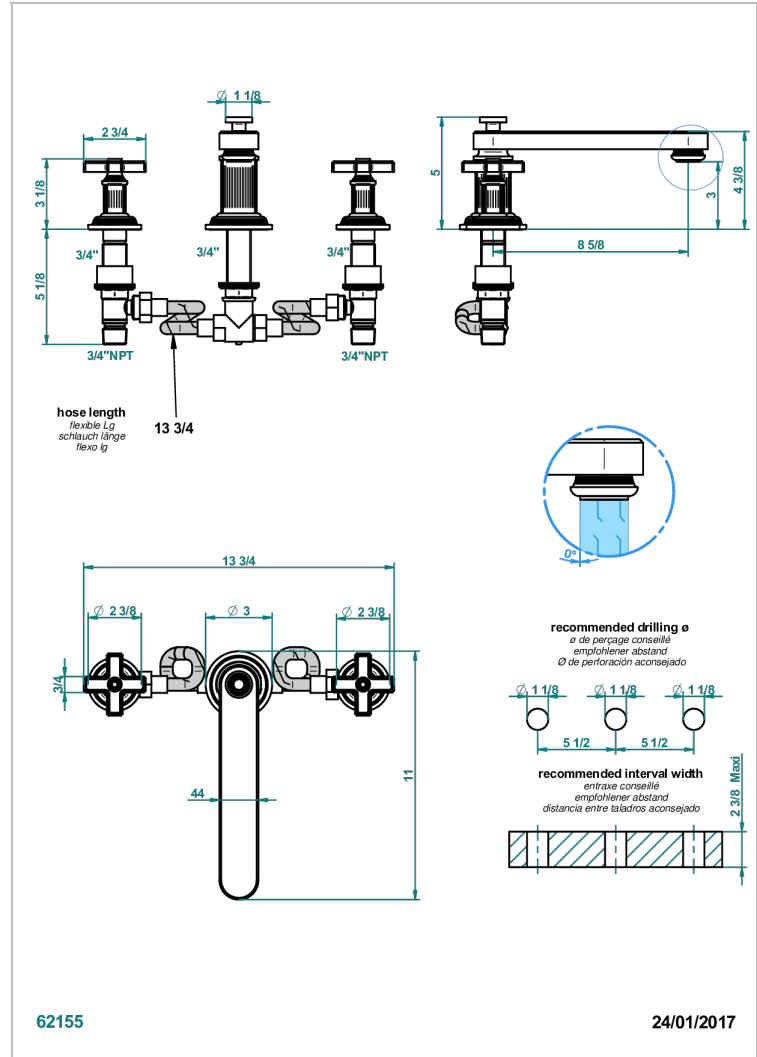

GRAND CENTRAL METAL

U9K-25SGB

Rim mounted 3-hole bath mixer, super goliath low spout

CHARACTERISTIC

- Grand central Metal
- Rim mounted 3-hole bath mixer, super goliath low spout

AVAILABLE FINITIONS

Antique nickel - H28
Black ceram - D30
Blush PVD - H62
Brass color PVD - H49
Brown bronze color PVD - F33
Gold color PVD - H52