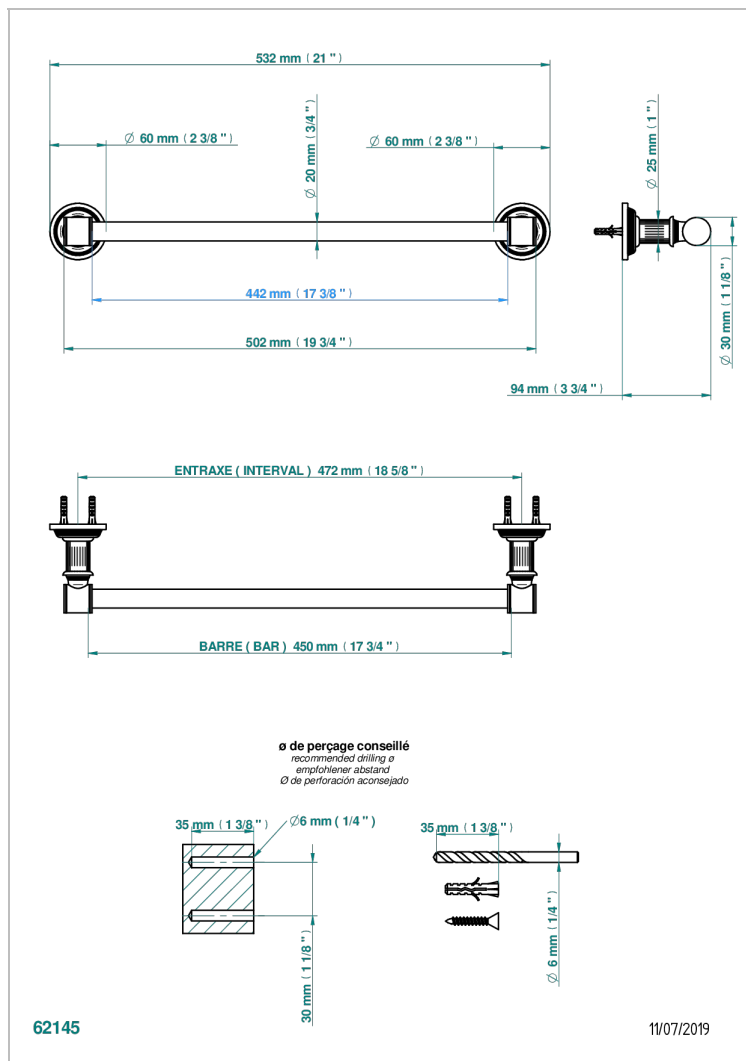

GRAND CENTRAL METAL WITH LEVER HANDLES

U9L-520/45

Towel bar, 18" long

CHARACTERISTIC

- Grand central Metal with lever handles
- Towel bar, 18" long

AVAILABLE FINITIONS

Black ceram - D30
Blush PVD - H62
Brass color PVD - H49
Brown bronze color PVD - F33
Chrome polished - A02
Copper antique matt, coated - H07