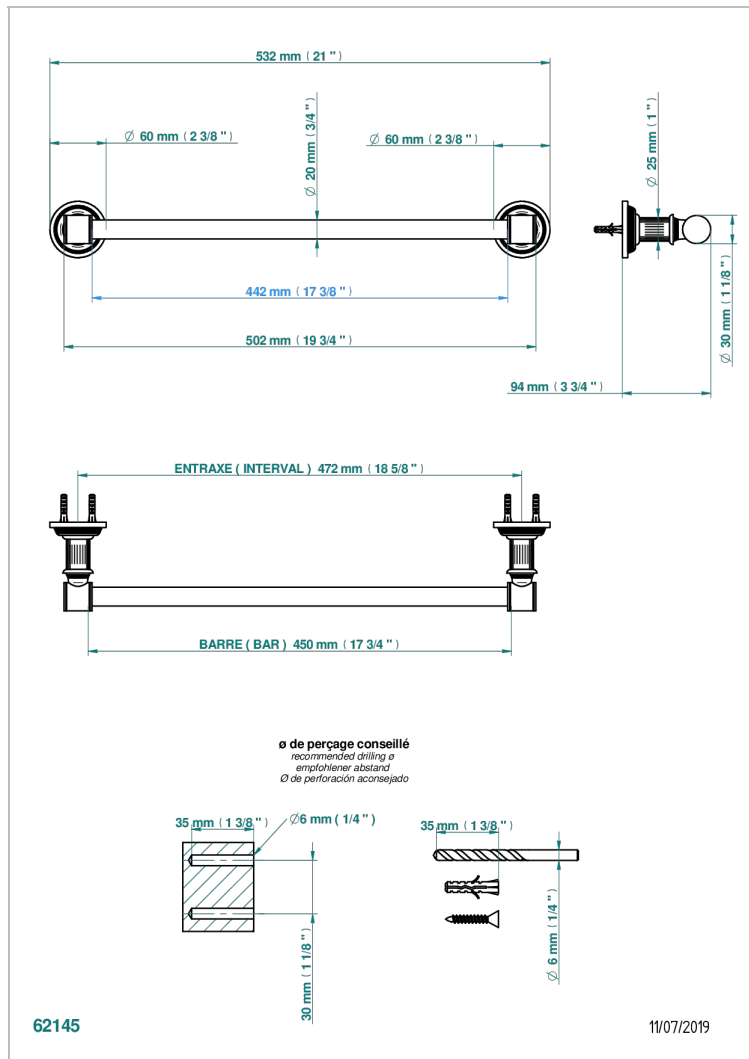

# GRAND CENTRAL METAL WITH LEVER

U9L-520/45

Single towel rail, fixed rail, length: 450 mm, ø 20 mm

## CHARACTERISTIC

- Grand central Metal with lever
- Single towel rail, fixed rail, length: 450 mm, ø 20 mm