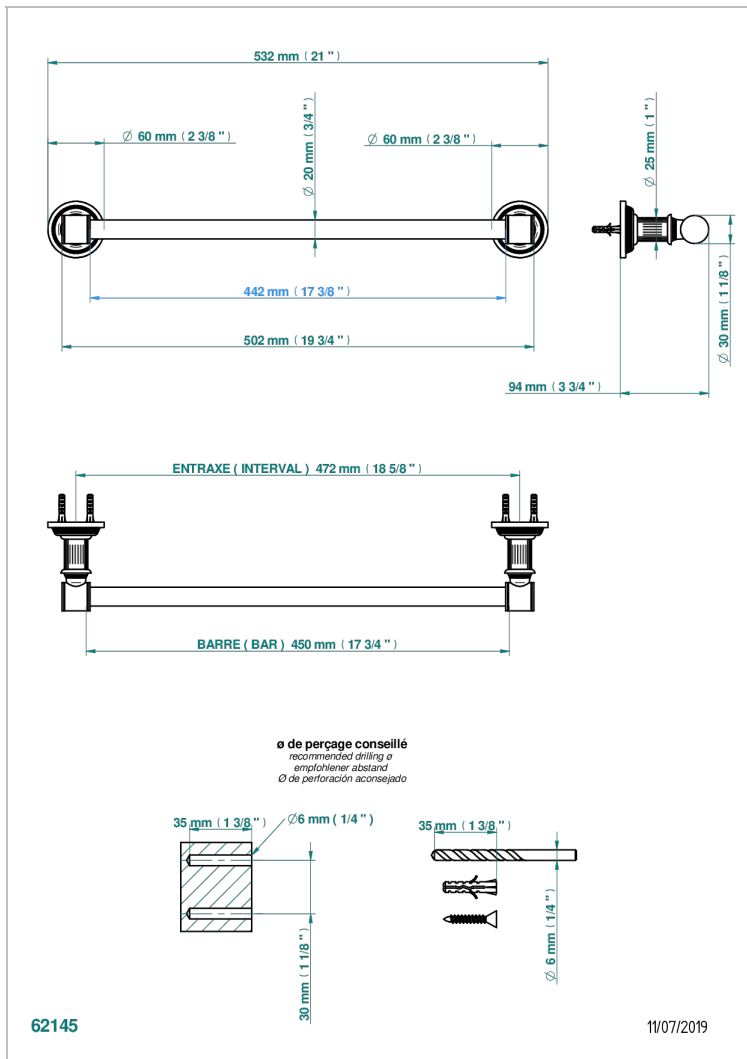

GRAND CENTRAL METAL WITH LEVER

U9L-520/45

Single towel rail, fixed rail, length: 450 mm, \varnothing 20 mm

CHARACTERISTIC

- Grand central Metal with lever
- Single towel rail, fixed rail, length: 450 mm, \varnothing 20 mm