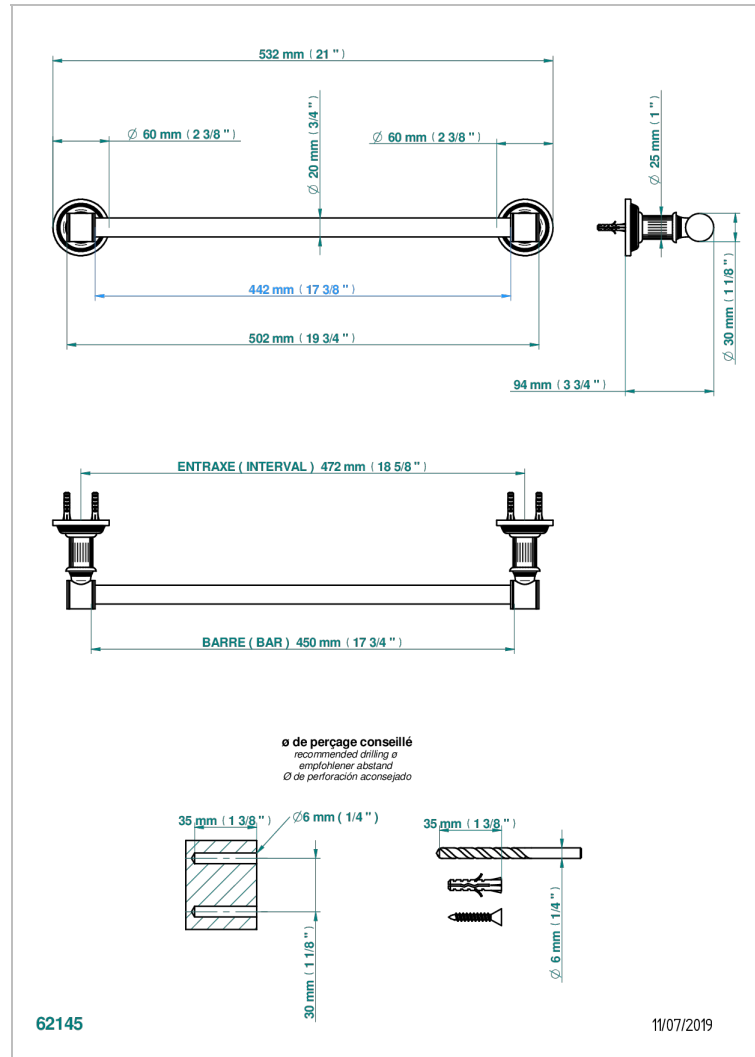

GRAND CENTRAL METAL

U9K-520/45

Towel bar, 18" long

CHARACTERISTIC

- Grand central Metal
- Towel bar, 18" long

AVAILABLE FINITIONS

Black ceram - D30
Blush PVD - H62
Brass color PVD - H49
Brown bronze color PVD - F33
Chrome polished - A02
Copper antique matt, coated - H07