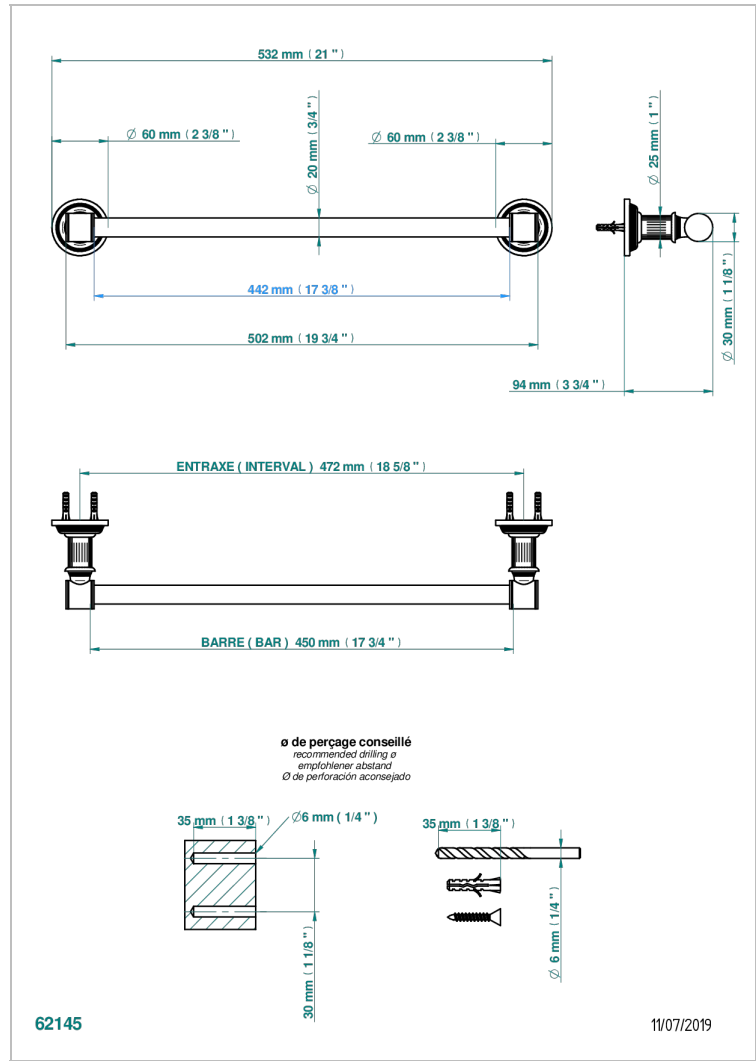

GRAND CENTRAL METAL

U9K-520/45

Single towel rail, fixed rail, length: 450 mm, \varnothing 20 mm

CHARACTERISTIC

- Grand central Metal
- Single towel rail, fixed rail, length: 450 mm, \varnothing 20 mm

AVAILABLE FINITIONS