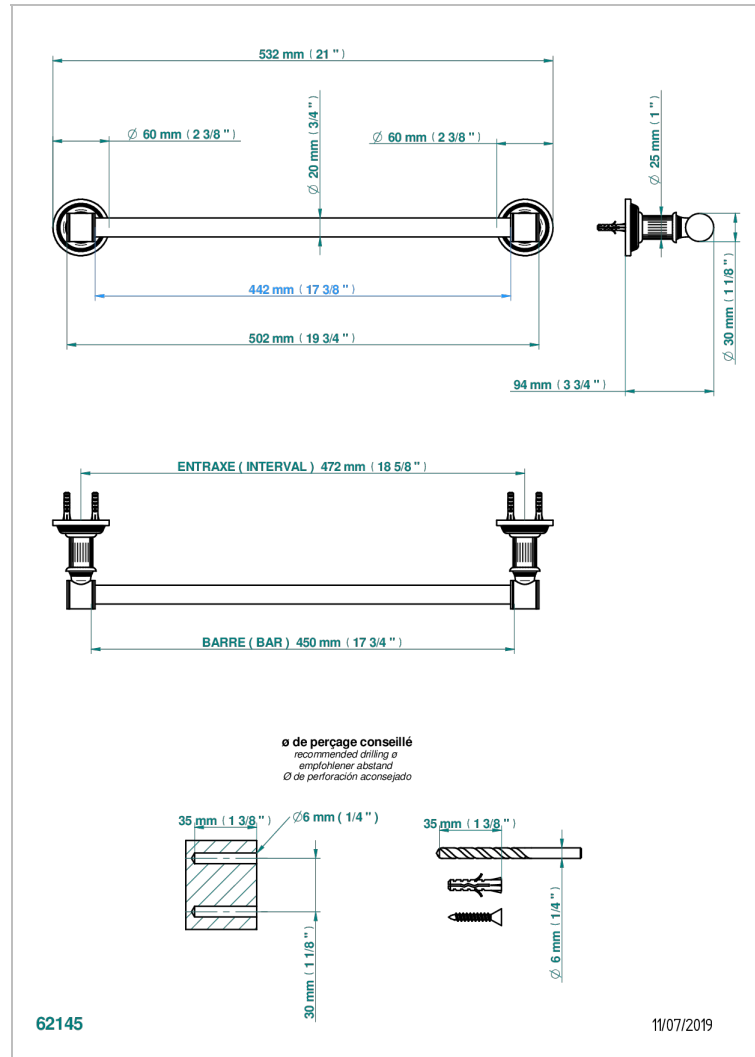

GRAND CENTRAL METAL

U9K-520/45

Single towel rail, fixed rail, length: 450 mm, \varnothing 20 mm

CHARACTERISTIC

- Grand central Metal
- Single towel rail, fixed rail, length: 450 mm, \varnothing 20 mm

AVAILABLE FINITIONS