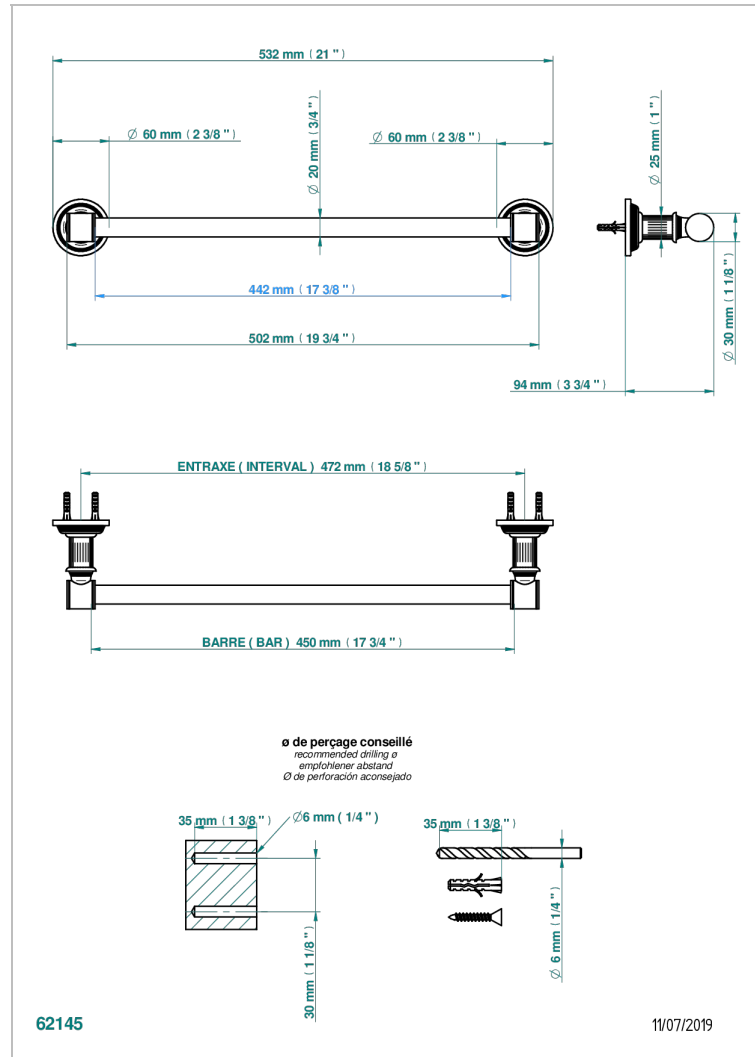

# GRAND CENTRAL METAL

U9K-520/45

Single towel rail, fixed rail, length: 450 mm,  $\varnothing$  20 mm

## CHARACTERISTIC

- Grand central Metal
- Single towel rail, fixed rail, length: 450 mm,  $\varnothing$  20 mm