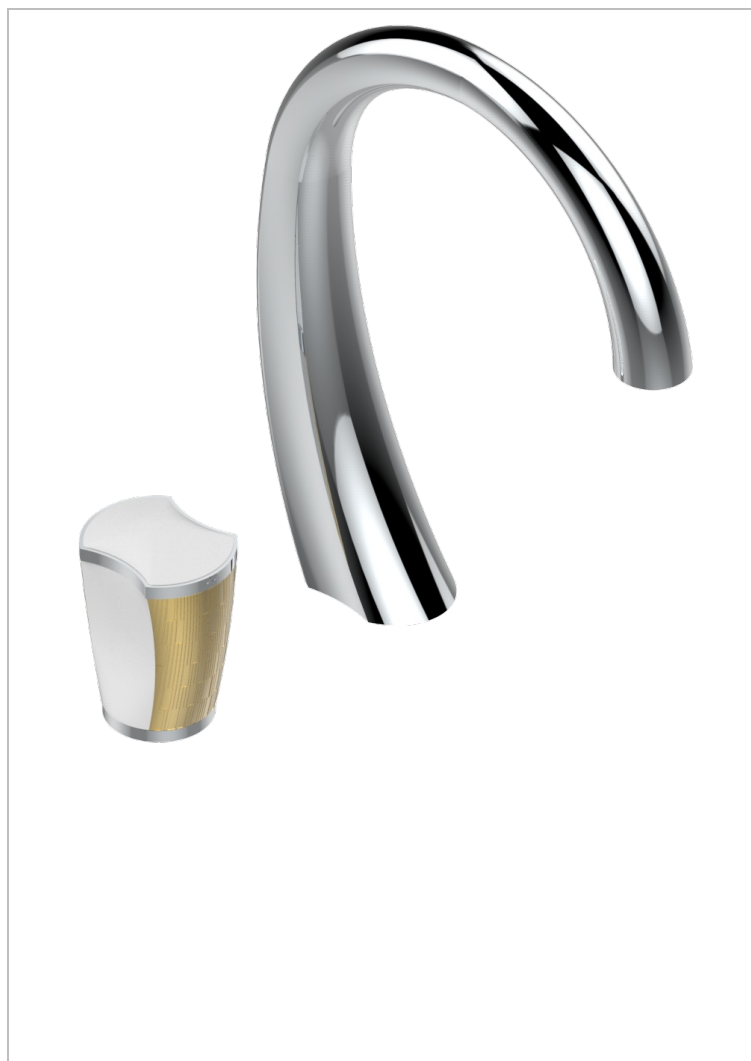

INFINI WHITE PORCELAIN WITH GOLD DECOR

U2F-6590

2-hole basin mixer with spout and mixer, with waste

CHARACTERISTIC

- Infini White Porcelain with Gold decor
- 2-hole basin mixer with spout and mixer, with waste

AVAILABLE FINITIONS

Antique nickel - H28
 Black ceram - D30
 Blush PVD - H62
 Brass color PVD - H49
 Brown bronze color PVD - F33
 Gold color PVD - H52

Graphite PVD - H64
 Lacquered light bronze - D01
 Matt Umber PVD - H67
 Matt blush PVD - H60
 Matt brass color PVD - H50
 Matt brown bronze color PVD - F34

Matt chrome - C02
 Matt gold - F07
 Matt gold color PVD - H53
 Matt graphite PVD - H65
 Matt nickel (color finish) - C01
 Matt nickel color PVD - H56

Nickel color PVD - H55
 Polished chrome (color finish) - A02
 Polished gold (color finish) - F01
 Polished nickel - B01
 Soft gold - F30
 Soft matt gold - F31

Umber PVD - H66
 Varnished matt antique red copper
 (color finish) - H07