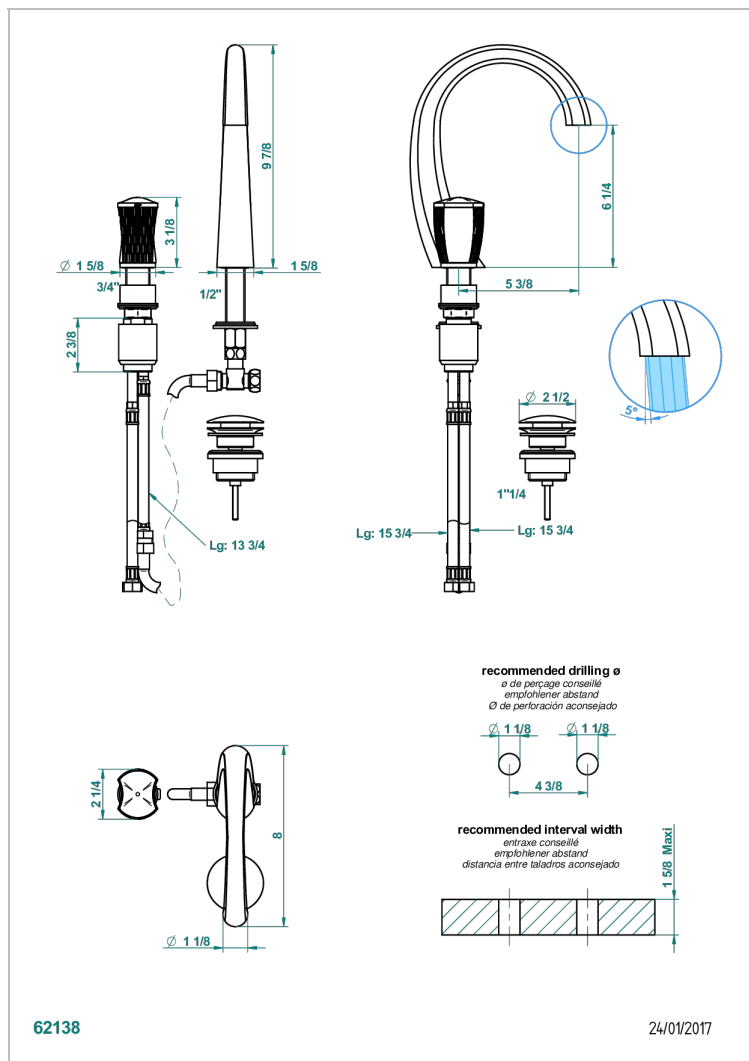

INFINI WHITE PORCELAIN WITH GOLD DECOR

U2F-6590

2-hole basin mixer with spout and mixer, with waste

CHARACTERISTIC

- Infini White Porcelain with Gold decor
- 2-hole basin mixer with spout and mixer, with waste

Umber PVD - H66
 Varnished matt antique red copper
 (color finish) - H07