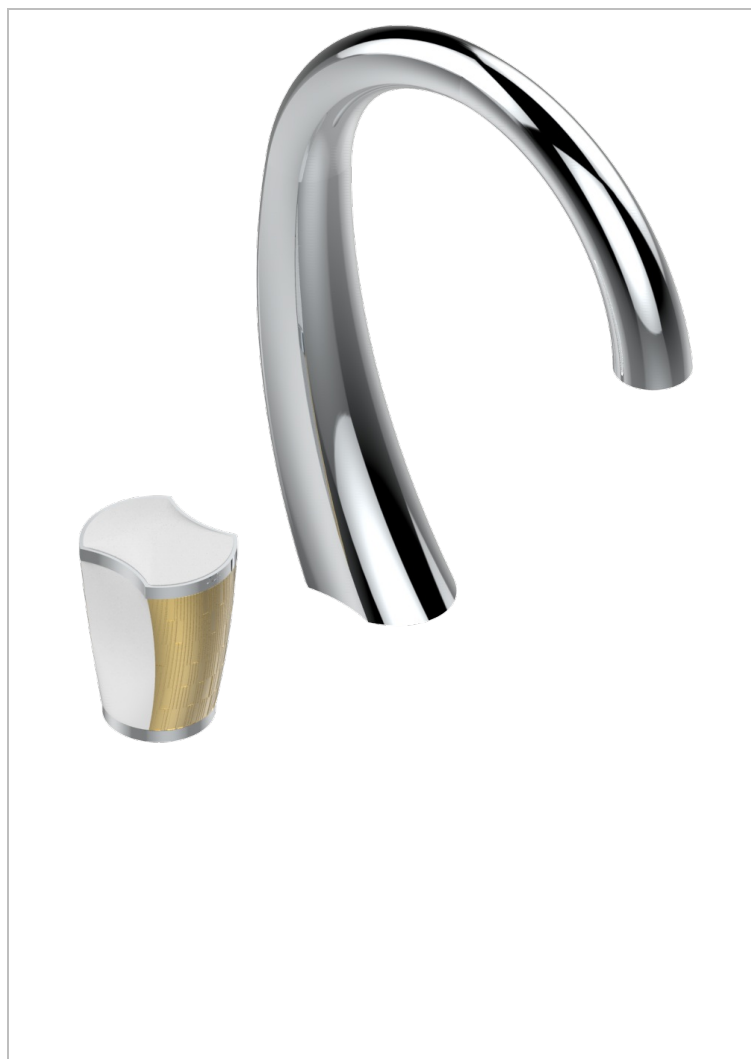

INFINI WHITE PORCELAIN WITH GOLD DECOR

U2F-6590

2-hole basin mixer with spout and mixer, with waste

CHARACTERISTIC

- Infini White Porcelain with Gold decor
- 2-hole basin mixer with spout and mixer, with waste

AVAILABLE FINITIONS

Antique nickel - H28
Black ceram - D30
Blush PVD - H62
Brass color PVD - H49
Brown bronze color PVD - F33
Gold color PVD - H52

Graphite PVD - H64
Lacquered light bronze - D01
Matt Umber PVD - H67
Matt blush PVD - H60
Matt brass color PVD - H50
Matt brown bronze color PVD - F34

Matt chrome - C02
Matt gold - F07
Matt gold color PVD - H53
Matt graphite PVD - H65
Matt nickel (color finish) - C01
Matt nickel color PVD - H56

Nickel color PVD - H55
Polished chrome (color finish) - A02
Polished gold (color finish) - F01
Polished nickel - B01
Soft gold - F30
Soft matt gold - F31

Umber PVD - H66
Varnished matt antique red copper (color finish) - H07