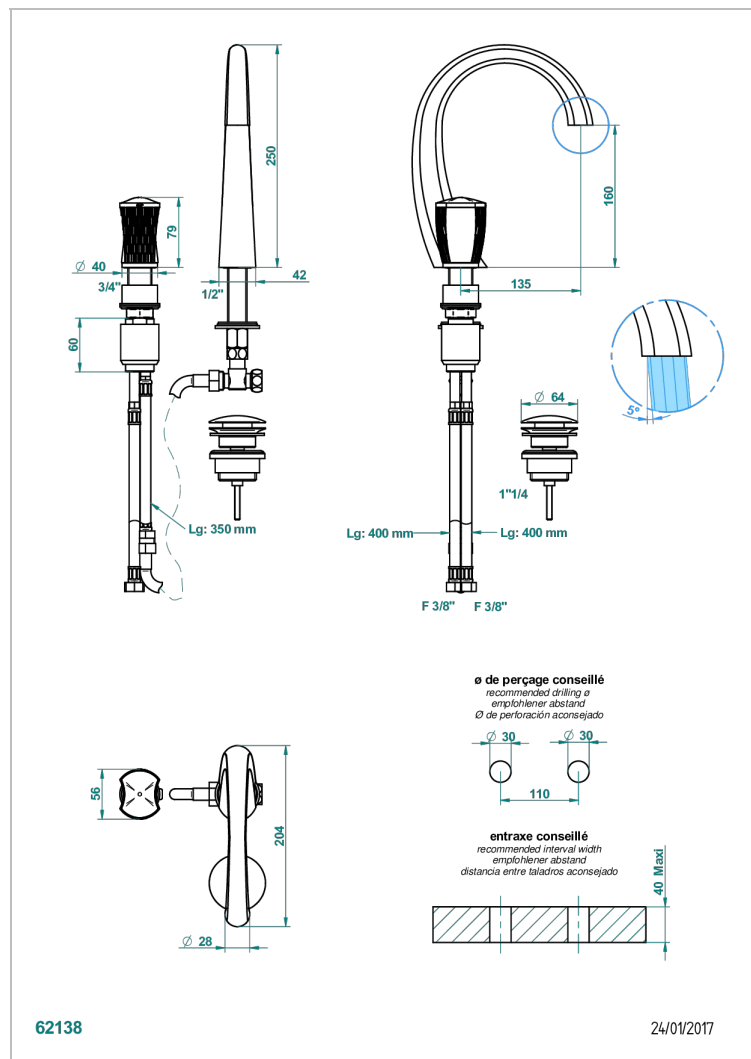

INFINI WHITE PORCELAIN WITH GOLD DECOR

U2F-6590

2-hole basin mixer with spout and mixer, with waste

CHARACTERISTIC

- Infini White Porcelain with Gold decor
- 2-hole basin mixer with spout and mixer, with waste