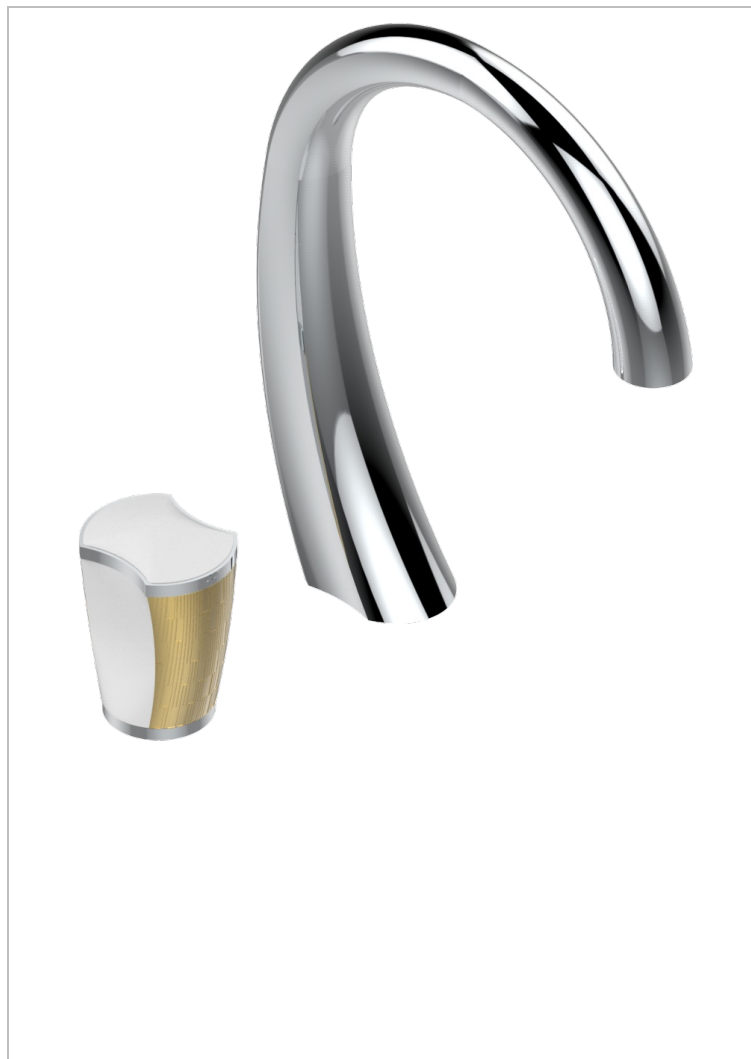

# INFINI WHITE PORCELAIN WITH GOLD DECOR

U2F-6590

2-hole basin mixer with spout and mixer, with waste

## CHARACTERISTIC

- Infini White Porcelain with Gold decor
- 2-hole basin mixer with spout and mixer, with waste

## AVAILABLE FINITIONS

Antique nickel - H28  
 Black ceram - D30  
 Blush PVD - H62  
 Brass color PVD - H49  
 Brown bronze color PVD - F33  
 Gold color PVD - H52

Graphite PVD - H64  
 Lacquered light bronze - D01  
 Matt Umber PVD - H67  
 Matt blush PVD - H60  
 Matt brass color PVD - H50  
 Matt brown bronze color PVD - F34