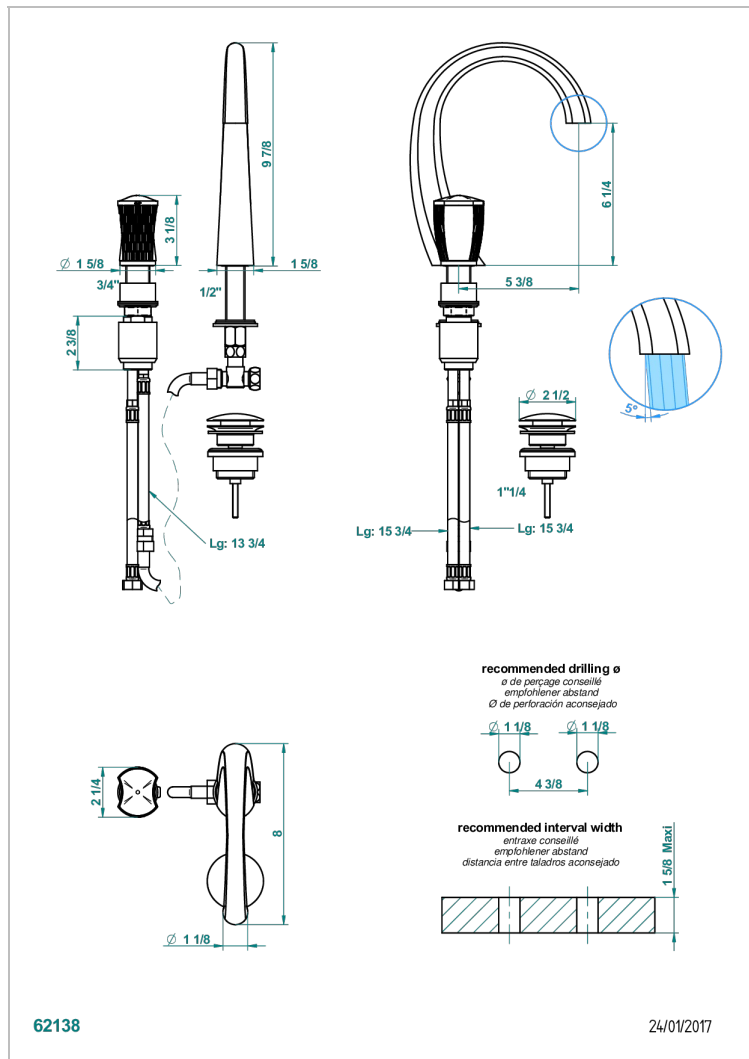

# INFINI WHITE PORCELAIN WITH GOLD DECOR

U2F-6590

2-hole basin mixer with spout and mixer, with waste

## CHARACTERISTIC

- Infini White Porcelain with Gold decor
- 2-hole basin mixer with spout and mixer, with waste