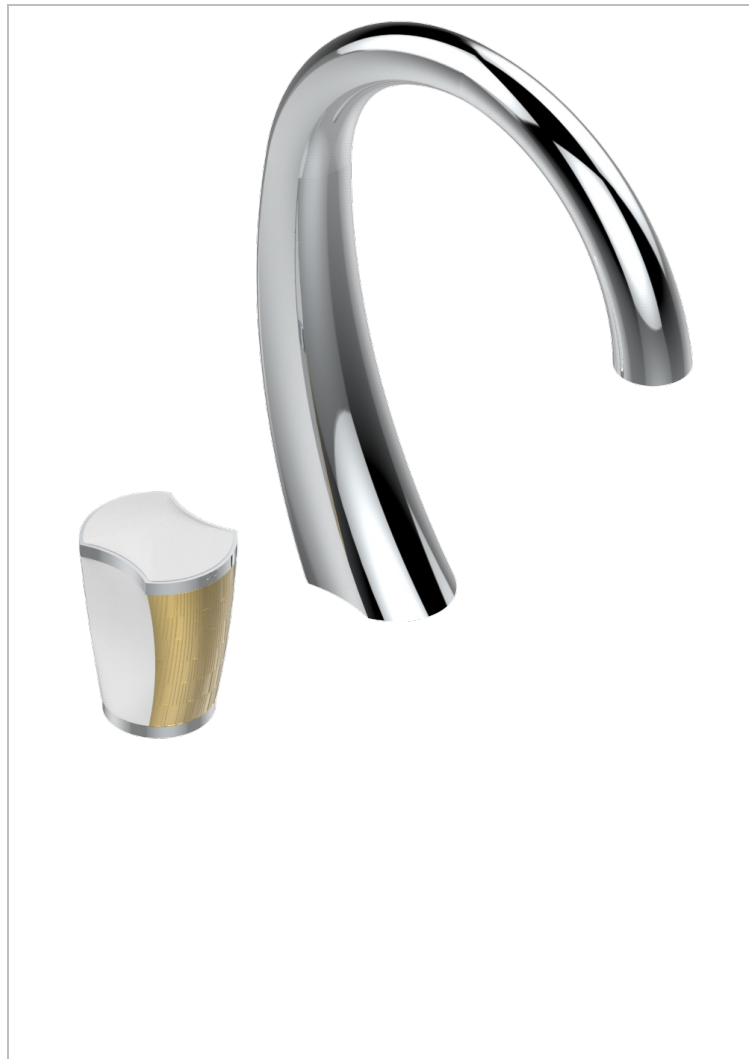

INFINI WEISSES PORZELLAN, DEKOR GOLD

U2F-6590

2-hole basin mixer with spout and mixer, with waste

EIGENSCHAFTEN

- Infini Weißes Porzellan, Dekor Gold
- 2-hole basin mixer with spout and mixer, with waste

VERFÜGBARE OBERFLÄCHEN

Altnickel - H28
 Blassgold - F30
 Blassgold matt unlackiert - F31
 Bronze hell - D01
 Chrom - A02
 Chrom matt - C02

Gold - F01
 Gold matt - F07
 Kupfer altrot matt lackiert - H07
 Mattschwarz keramik - D30
 Nickel matt - C01
 Pvd blush - H62