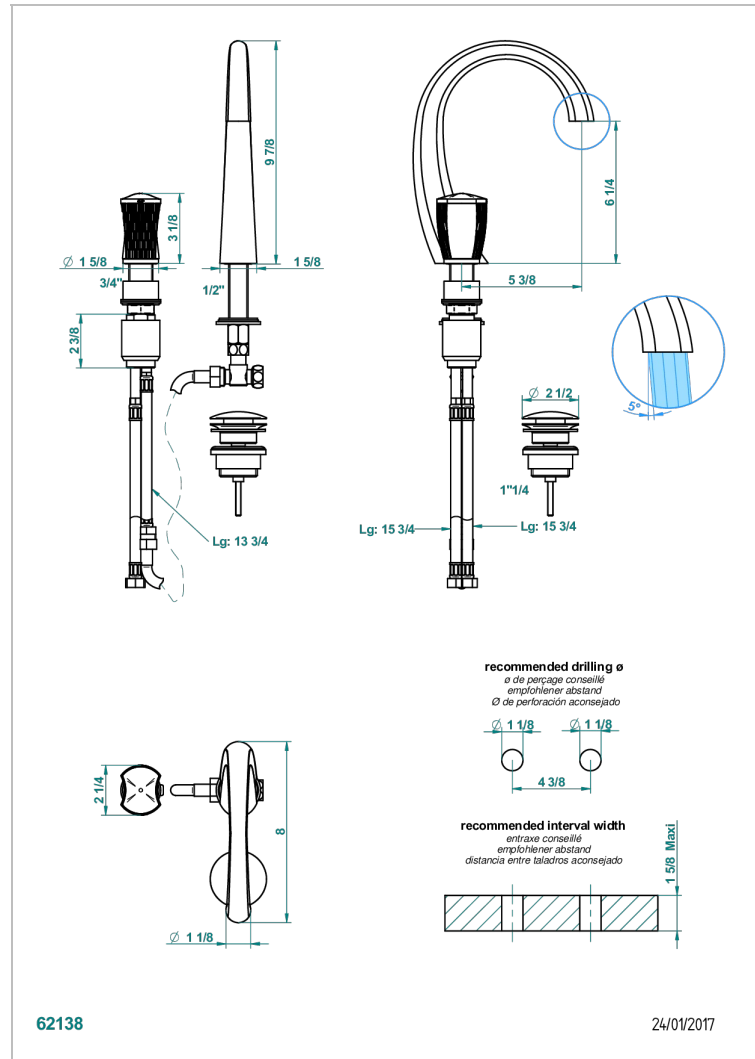

INFINI WEISSES PORZELLAN, DEKOR GOLD

U2F-6590

2-hole basin mixer with spout and mixer, with waste

EIGENSCHAFTEN

- Infini Weißes Porzellan, Dekor Gold
- 2-hole basin mixer with spout and mixer, with waste

VERFÜGBARE OBERFLÄCHEN