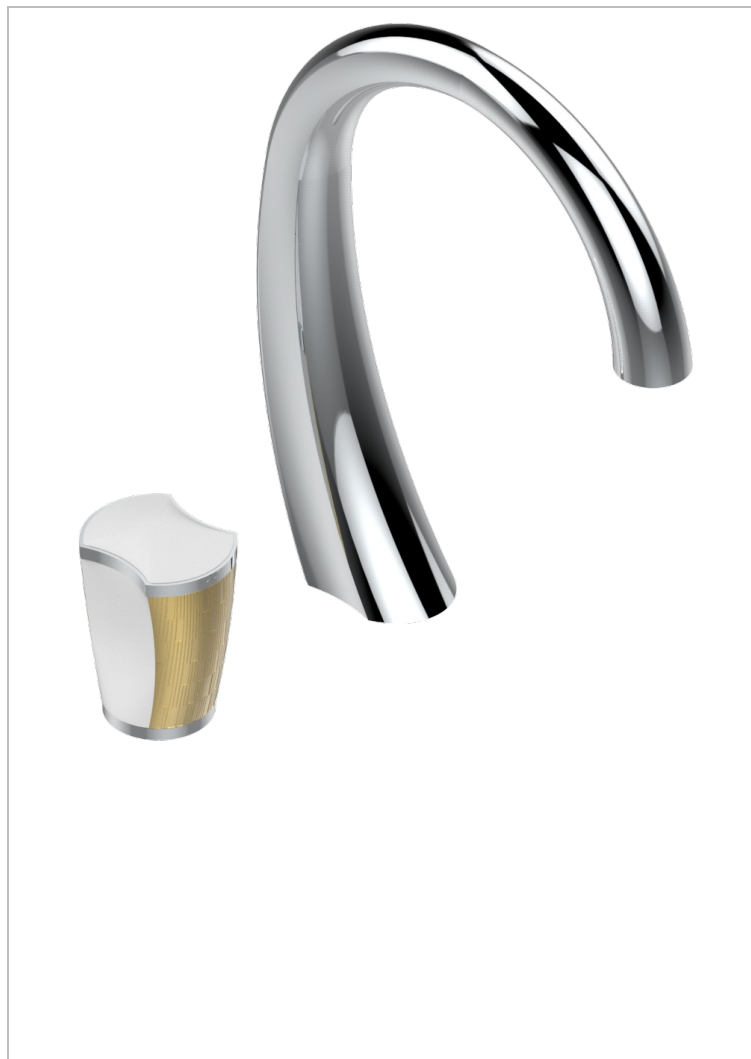

INFINI WHITE PORCELAIN WITH GOLD DECOR

U2F-6590

2-hole basin mixer with spout and mixer, with waste

CHARACTERISTIC

- Infini White Porcelain with Gold decor
- 2-hole basin mixer with spout and mixer, with waste

AVAILABLE FINITIONS

Antique nickel - H28
Black ceram - D30
Blush PVD - H62
Brass color PVD - H49
Brown bronze color PVD - F33
Gold color PVD - H52

Graphite PVD - H64
Lacquered light bronze - D01
Matt Umber PVD - H67
Matt blush PVD - H60
Matt brass color PVD - H50
Matt brown bronze color PVD - F34

Matt chrome - C02
Matt gold - F07
Matt gold color PVD - H53
Matt graphite PVD - H65
Matt nickel (color finish) - C01
Matt nickel color PVD - H56

Nickel color PVD - H55
Polished chrome (color finish) - A02
Polished gold (color finish) - F01
Polished nickel - B01
Soft gold - F30
Soft matt gold - F31

Umber PVD - H66
Varnished matt antique red copper (color finish) - H07