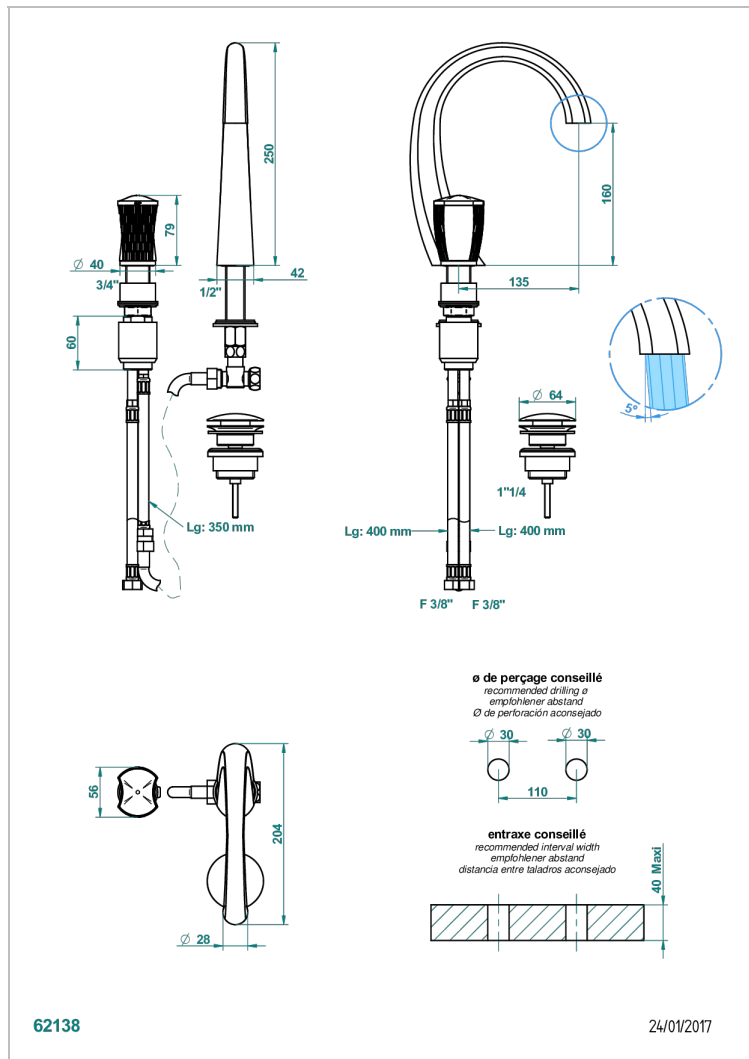

INFINI WHITE PORCELAIN WITH GOLD DECOR

U2F-6590

2-hole basin mixer with spout and mixer, with waste

CHARACTERISTIC

- Infini White Porcelain with Gold decor
- 2-hole basin mixer with spout and mixer, with waste