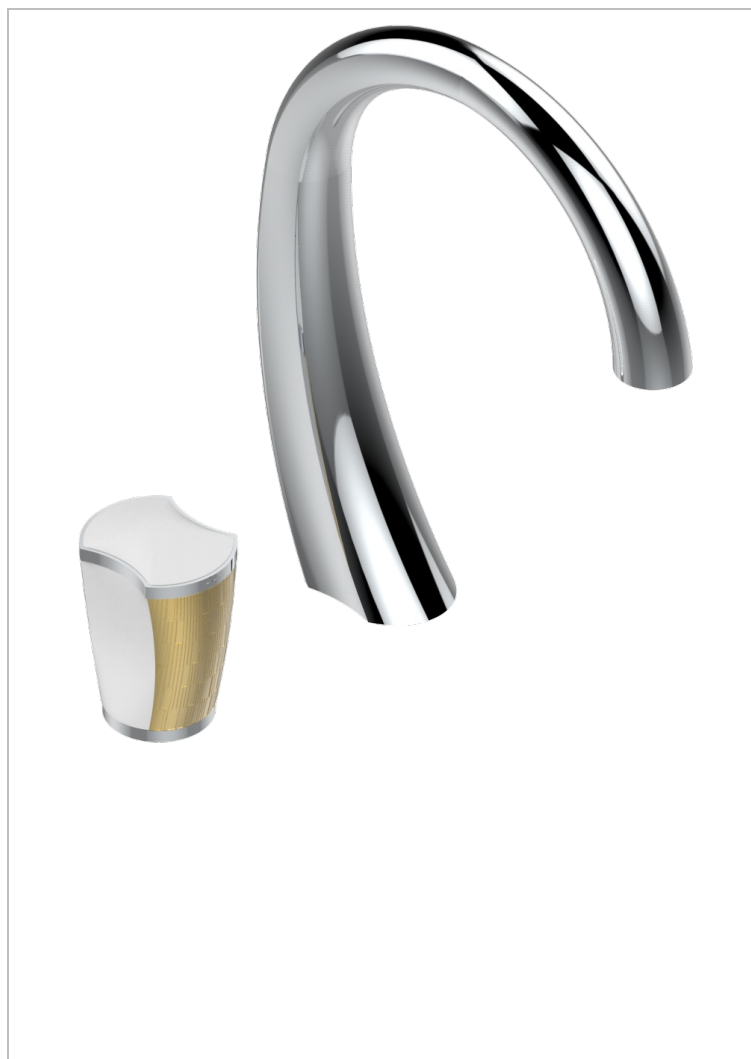

INFINI WEISSES PORZELLAN, DEKOR GOLD

U2F-6590

2-hole basin mixer with spout and mixer, with waste

EIGENSCHAFTEN

- Infini Weißes Porzellan, Dekor Gold
- 2-hole basin mixer with spout and mixer, with waste

VERFÜGBARE OBERFLÄCHEN

Altnickel - H28
Blassgold - F30
Blassgold matt unlackiert - F31
Bronze hell - D01
Chrom - A02
Chrom matt - C02

Gold - F01
Gold matt - F07
Kupfer altrot matt lackiert - H07
Mattschwarz keramik - D30
Nickel matt - C01
Pvd blush - H62

Pvd umber matt - H67
Silberrnickel - B01