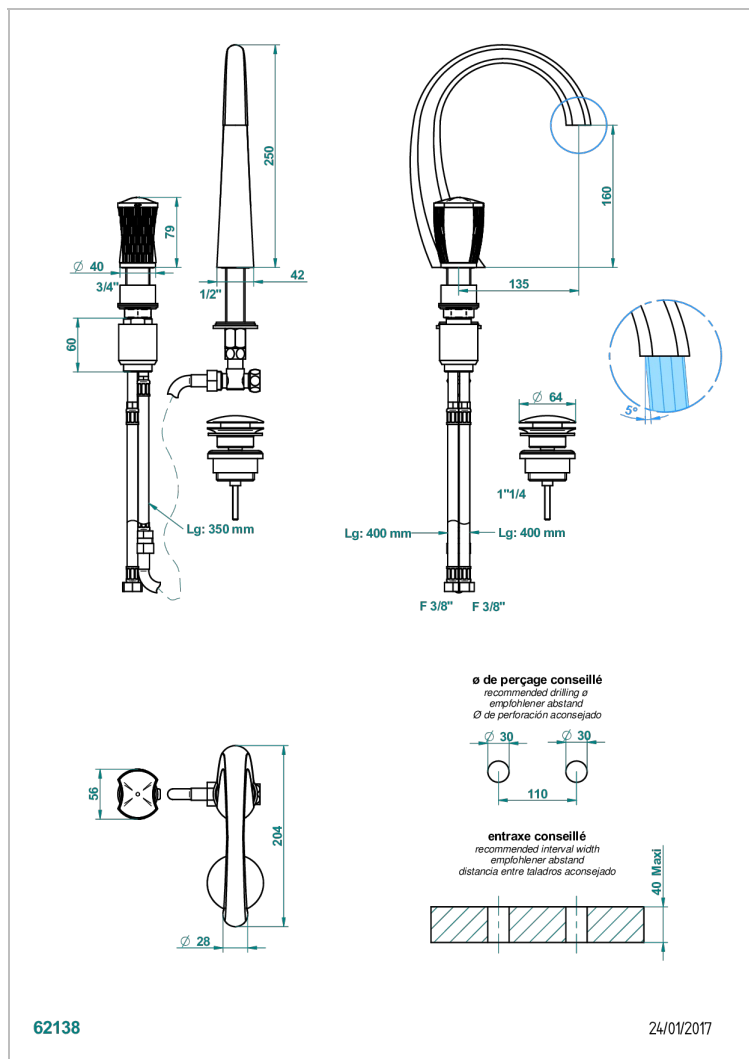

INFINI WEISSES PORZELLAN, DEKOR GOLD

U2F-6590

2-hole basin mixer with spout and mixer, with waste

EIGENSCHAFTEN

- Infini Weißes Porzellan, Dekor Gold
- 2-hole basin mixer with spout and mixer, with waste

VERFÜGBARE OBERFLÄCHEN