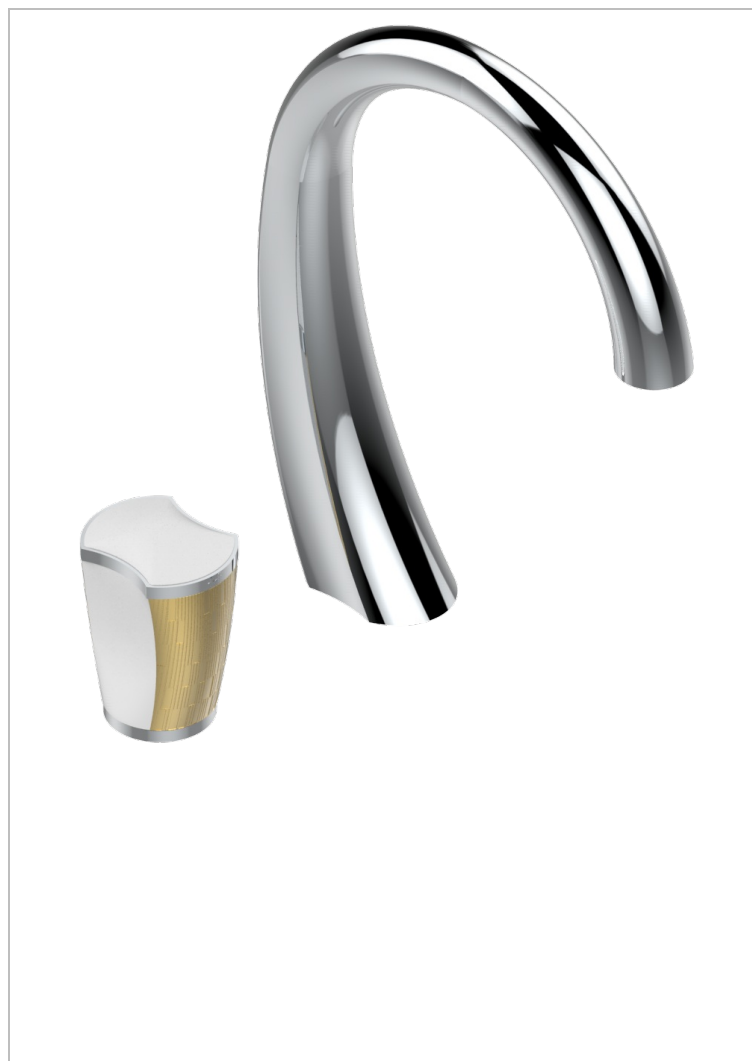

INFINI WHITE PORCELAIN WITH GOLD DECOR

U2F-6590

2-hole basin mixer with spout and mixer, with waste

CARACTERÍSTICAS

- Infini White Porcelain with Gold decor
- 2-hole basin mixer with spout and mixer, with waste

ACABADOS DISPONIBLES

Bronce claro - D01
Cerámica negra mate - D30
Cobre viejo mate - H07
Cromo - A02
Cromo mate - C02
Dorado - F01

Dorado mate - F07
Dorado pálido - F30
Dorado pálido mate (sin barniz) - F31
Níquel - B01
Níquel mate - C01
Níquel viejo - H28

Pvd blush - H62
Pvd blush mate - H60
Pvd color latón - H49
Pvd color latón mate - H50
Pvd color níquel - H55
Pvd color níquel mate - H56

Pvd color oro - H52
Pvd color oro mate - H53
Pvd grafito - H64
Pvd grafito mate - H65
Pvd marrón bronce - F33
Pvd marrón bronce mate - F34