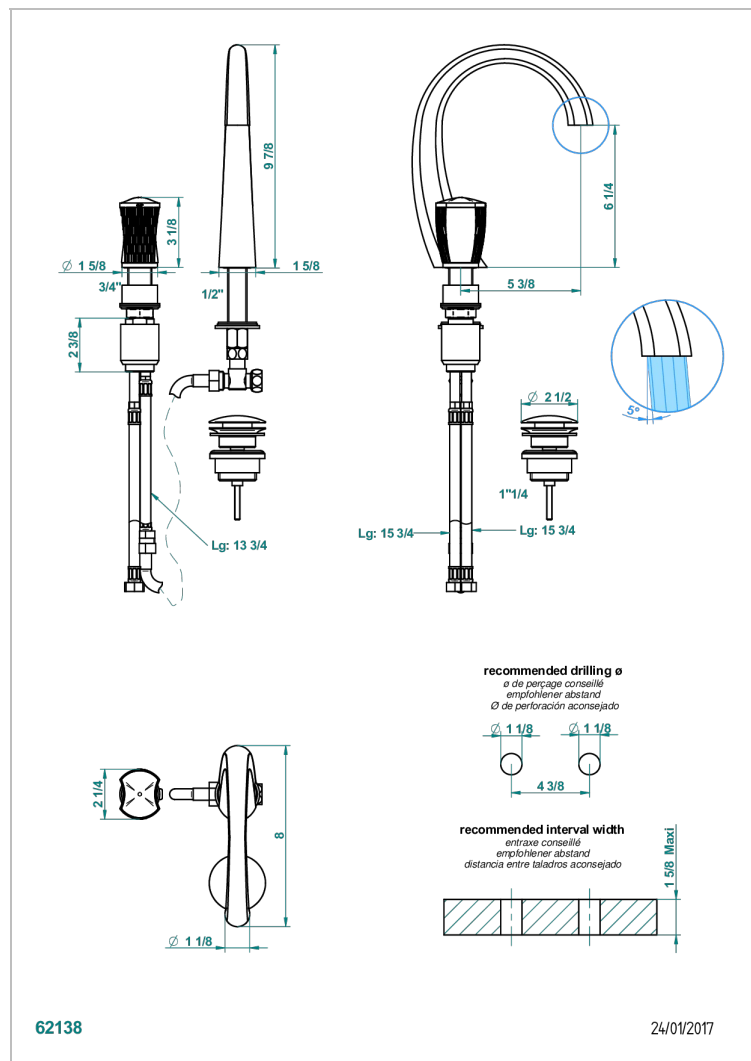

INFINI WHITE PORCELAIN WITH GOLD DECOR

U2F-6590

2-hole basin mixer with spout and mixer, with waste

CARACTERÍSTICAS

- Infini White Porcelain with Gold decor
- 2-hole basin mixer with spout and mixer, with waste