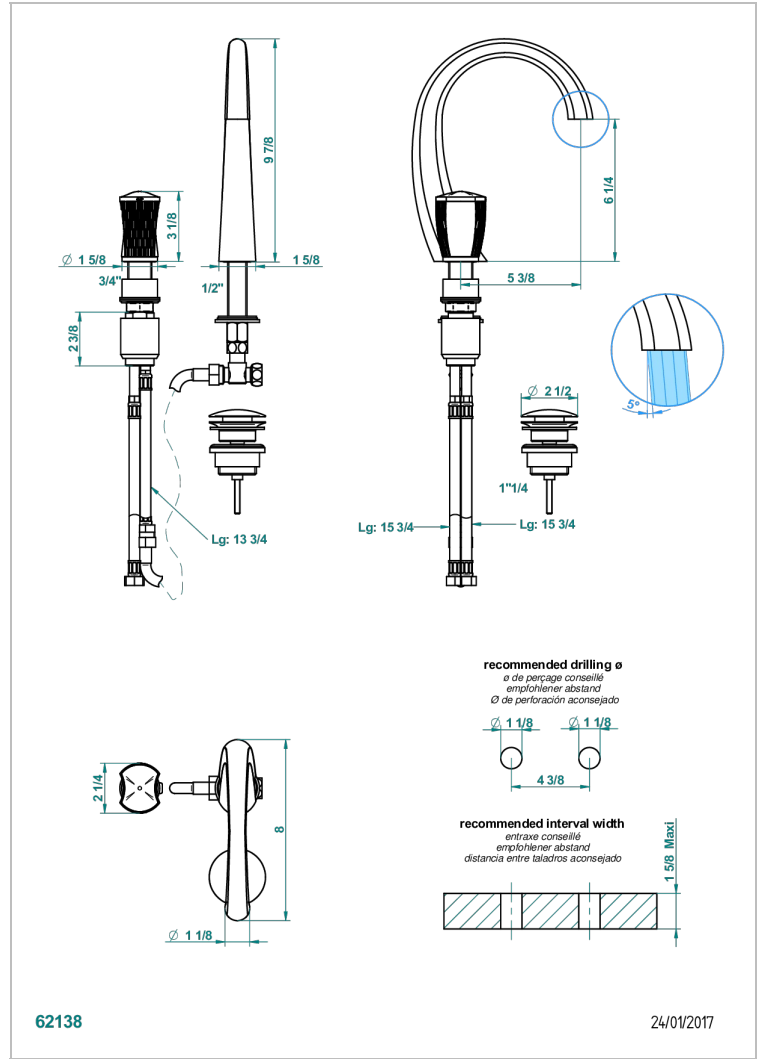

INFINI WHITE PORCELAIN WITH GOLD DECOR

U2F-6590

2-hole basin mixer with spout and mixer, with waste

CHARACTERISTIC

- Infini White Porcelain with Gold decor
- 2-hole basin mixer with spout and mixer, with waste

Umber PVD - H66
Varnished matt antique red copper (color finish) - H07