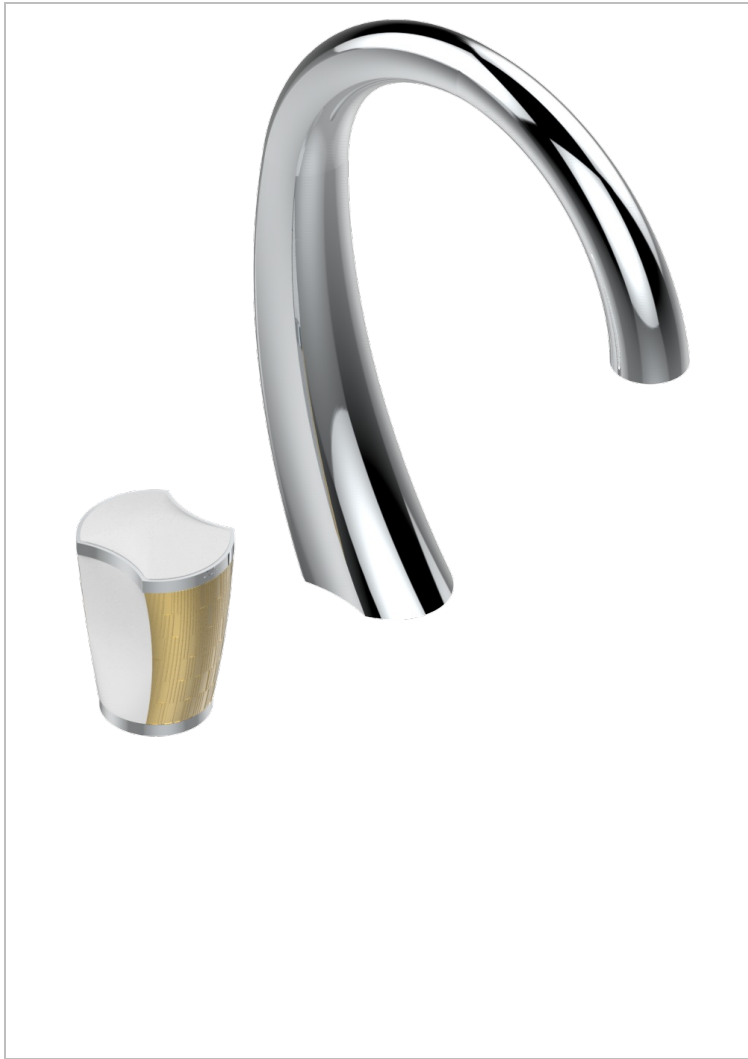

INFINI WHITE PORCELAIN WITH GOLD DECOR

U2F-6590

2-hole basin mixer with spout and mixer, with waste

CHARACTERISTIC

- Infini White Porcelain with Gold decor
- 2-hole basin mixer with spout and mixer, with waste

AVAILABLE FINITIONS

Antique nickel - H28
Black ceram - D30
Blush PVD - H62
Brass color PVD - H49
Brown bronze color PVD - F33
Gold color PVD - H52

Graphite PVD - H64
Lacquered light bronze - D01
Matt Umber PVD - H67
Matt blush PVD - H60
Matt brass color PVD - H50
Matt brown bronze color PVD - F34

Matt chrome - C02
Matt gold - F07
Matt gold color PVD - H53
Matt graphite PVD - H65
Matt nickel (color finish) - C01
Matt nickel color PVD - H56

Nickel color PVD - H55
Polished chrome (color finish) - A02
Polished gold (color finish) - F01
Polished nickel - B01
Soft gold - F30
Soft matt gold - F31

Umber PVD - H66
Varnished matt antique red copper (color finish) - H07