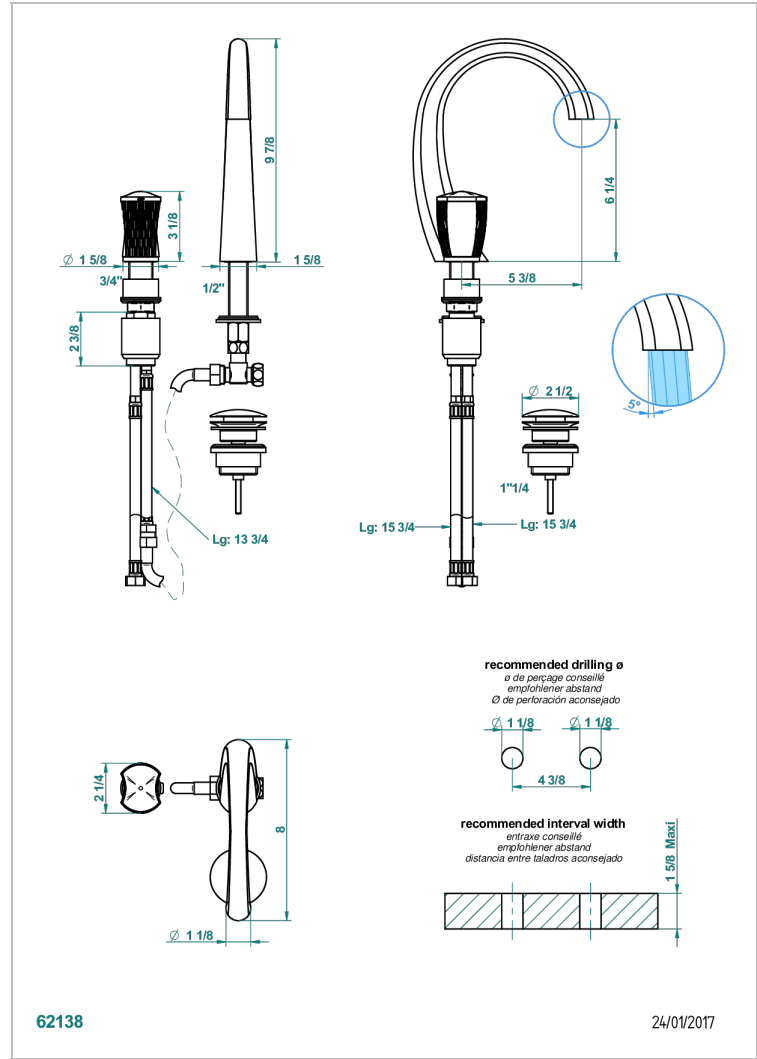

# INFINI WEISSES PORZELLAN, DEKOR GOLD

U2F-6590

2-hole basin mixer with spout and mixer, with waste

## EIGENSCHAFTEN

- Infini Weißes Porzellan, Dekor Gold
- 2-hole basin mixer with spout and mixer, with waste

## VERFÜGBARE OBERFLÄCHEN

Altnickel - H28  
 Blassgold - F30  
 Blassgold matt unlackiert - F31  
 Bronze hell - D01  
 Chrom - A02  
 Chrom matt - C02

Gold - F01  
 Gold matt - F07  
 Kupfer altrot matt lackiert - H07  
 Mattschwarz keramik - D30  
 Nickel matt - C01  
 Pvd blush - H62