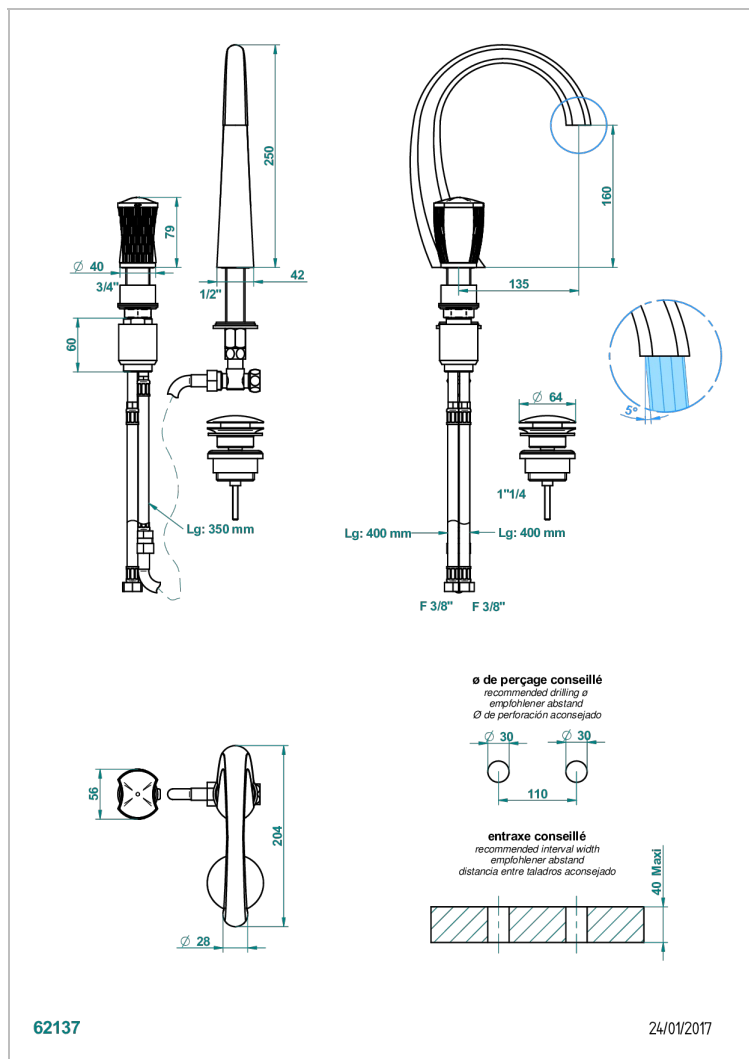

INFINI WHITE PORCELAIN WITH PLATINUM DECOR

U2E-6590

2-hole basin mixer with spout and mixer, with waste

CARACTERÍSTICAS

- Infini White Porcelain with Platinum decor
- 2-hole basin mixer with spout and mixer, with waste