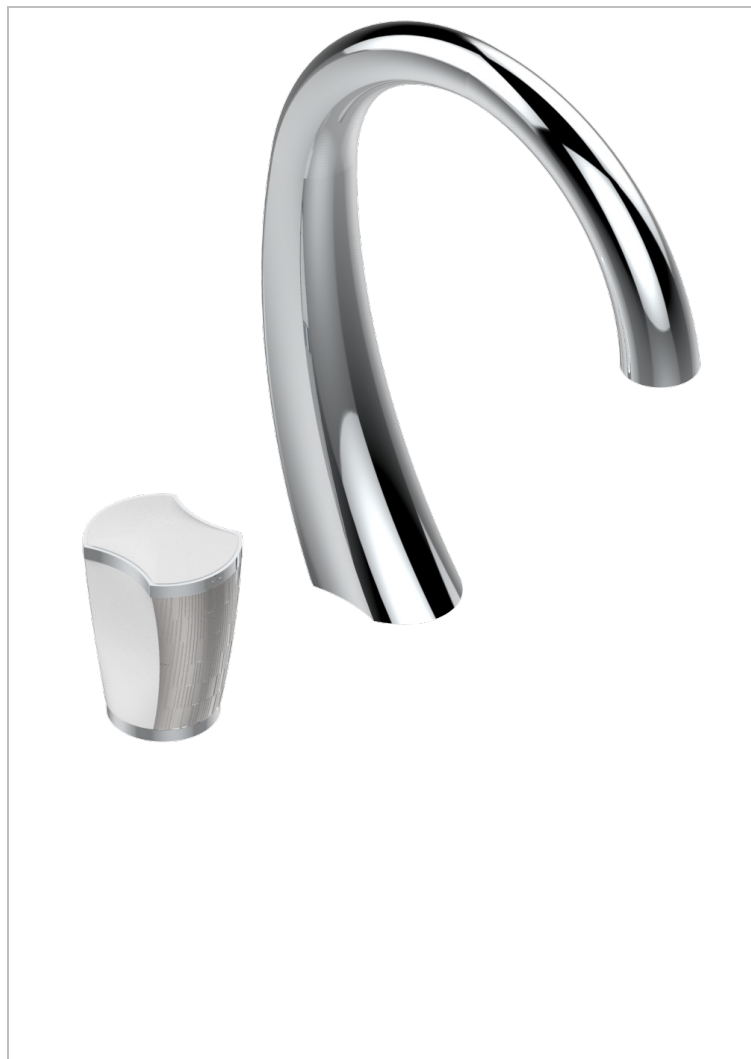

INFINI WHITE PORCELAIN WITH PLATINUM DECOR

U2E-6590

2-hole basin mixer with spout and mixer, with waste

CARACTERÍSTICAS

- Infini White Porcelain with Platinum decor
- 2-hole basin mixer with spout and mixer, with waste

ACABADOS DISPONIBLES

Bronce claro - D01
Cerámica negra mate - D30
Cobre viejo mate - H07
Cromo - A02
Cromo mate - C02
Dorado - F01

Dorado mate - F07
Dorado pálido - F30
Dorado pálido mate (sin barniz) - F31
Níquel - B01
Níquel mate - C01
Níquel viejo - H28