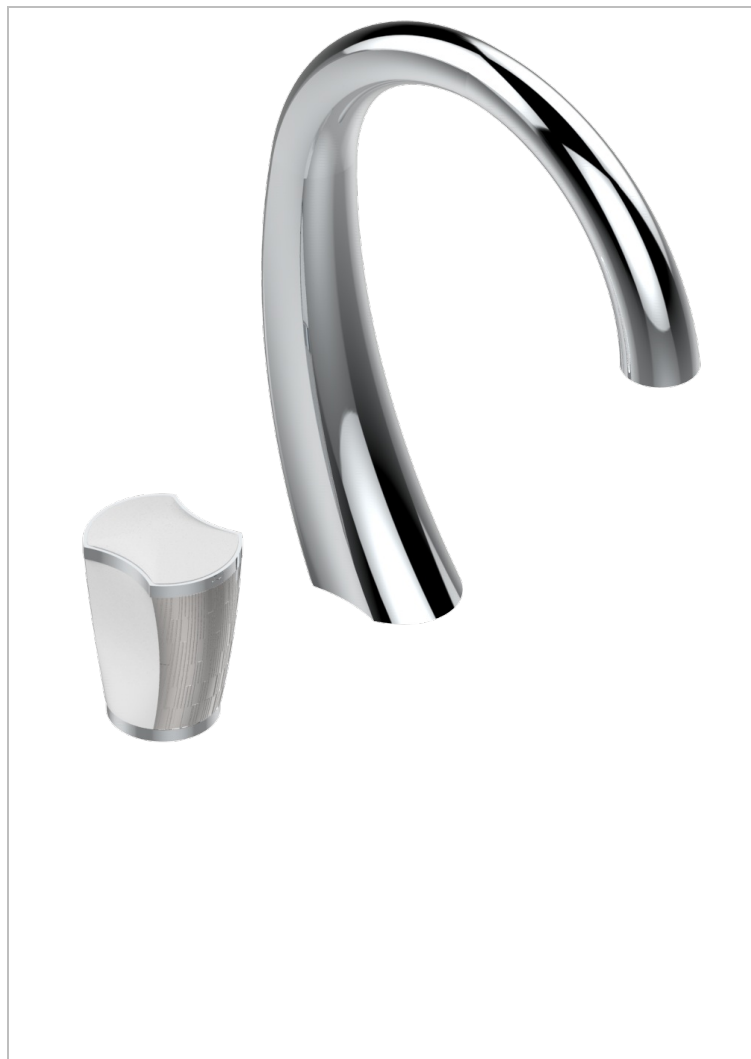

INFINI WHITE PORCELAIN WITH PLATINUM DECOR

U2E-6590

2-hole basin mixer with spout and mixer, with waste

CHARACTERISTIC

- Infini White Porcelain with Platinum decor
- 2-hole basin mixer with spout and mixer, with waste

AVAILABLE FINITIONS

Antique nickel - H28
Black ceram - D30
Blush PVD - H62
Brass color PVD - H49
Brown bronze color PVD - F33
Gold color PVD - H52

Graphite PVD - H64
Lacquered light bronze - D01
Matt Umber PVD - H67
Matt blush PVD - H60
Matt brass color PVD - H50
Matt brown bronze color PVD - F34

Umber PVD - H66
Varnished matt antique red copper (color finish) - H07