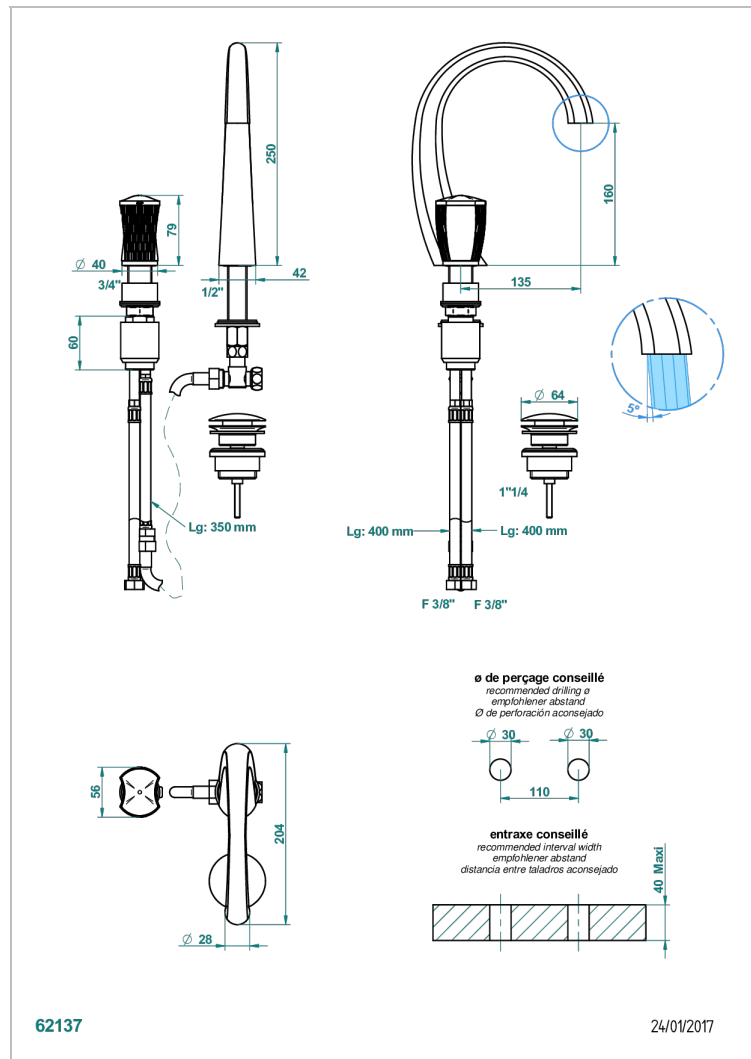

INFINI WHITE PORCELAIN WITH PLATINUM DECOR

U2E-6590

2-hole basin mixer with spout and mixer, with waste

CHARACTERISTIC

- Infini White Porcelain with Platinum decor
- 2-hole basin mixer with spout and mixer, with waste