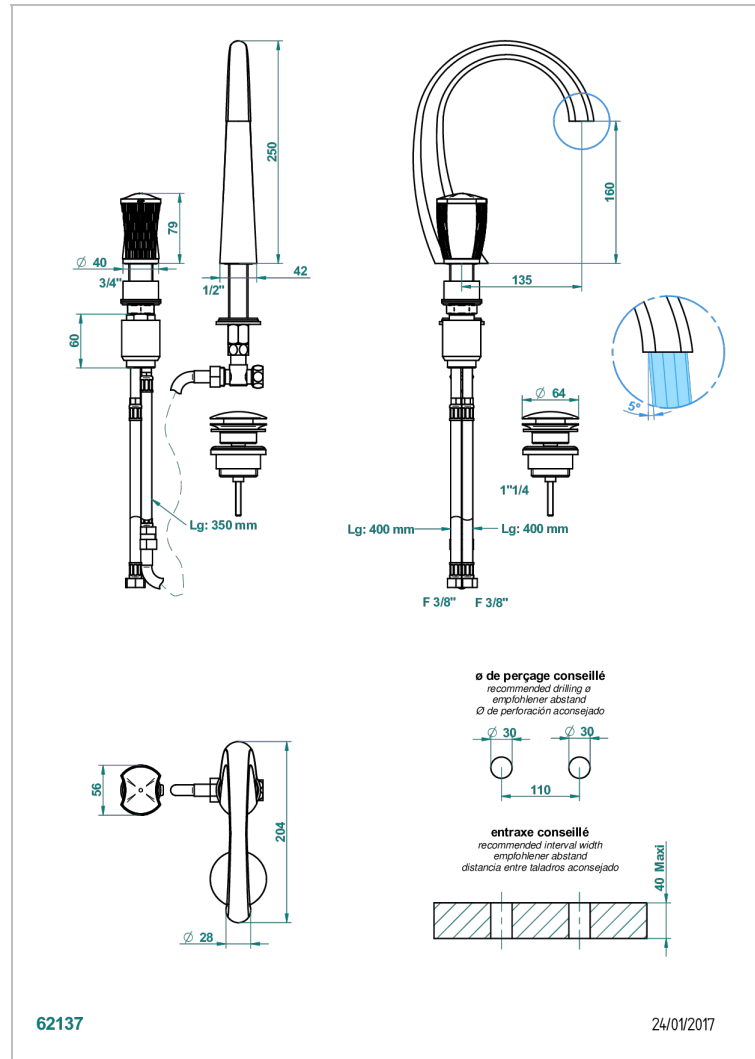

INFINI WEISSES PORZELLAN, DEKORPLATIN

U2E-6590

2-hole basin mixer with spout and mixer, with waste

EIGENSCHAFTEN

- Infini Weißes Porzellan, Dekor Platin
- 2-hole basin mixer with spout and mixer, with waste

VERFÜGBARE OBERFLÄCHEN

Altnickel - H28
Blassgold - F30
Blassgold matt unlackiert - F31
Bronze hell - D01
Chrom - A02
Chrom matt - C02

Gold - F01
Gold matt - F07
Kupfer altrot matt lackiert - H07
Mattschwarz keramik - D30
Nickel matt - C01
Pvd blush - H62