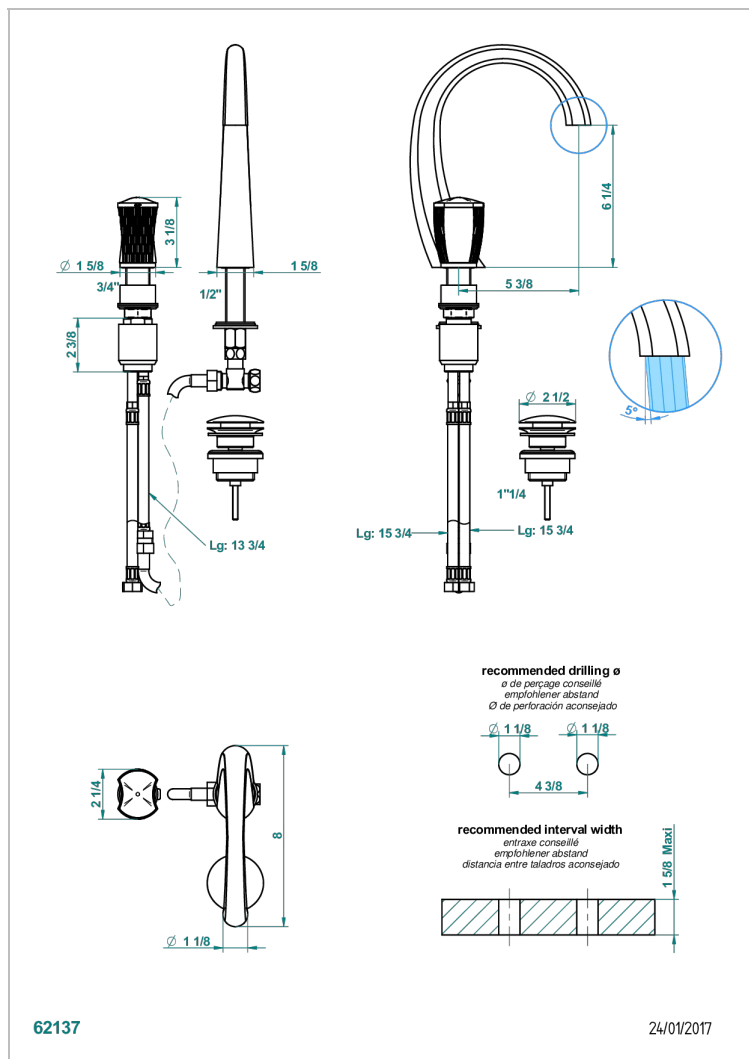

# INFINI WHITE PORCELAIN WITH PLATINUM DECOR

U2E-6590

2-hole basin mixer with spout and mixer, with waste

## CARACTERÍSTICAS

- Infini White Porcelain with Platinum decor
- 2-hole basin mixer with spout and mixer, with waste