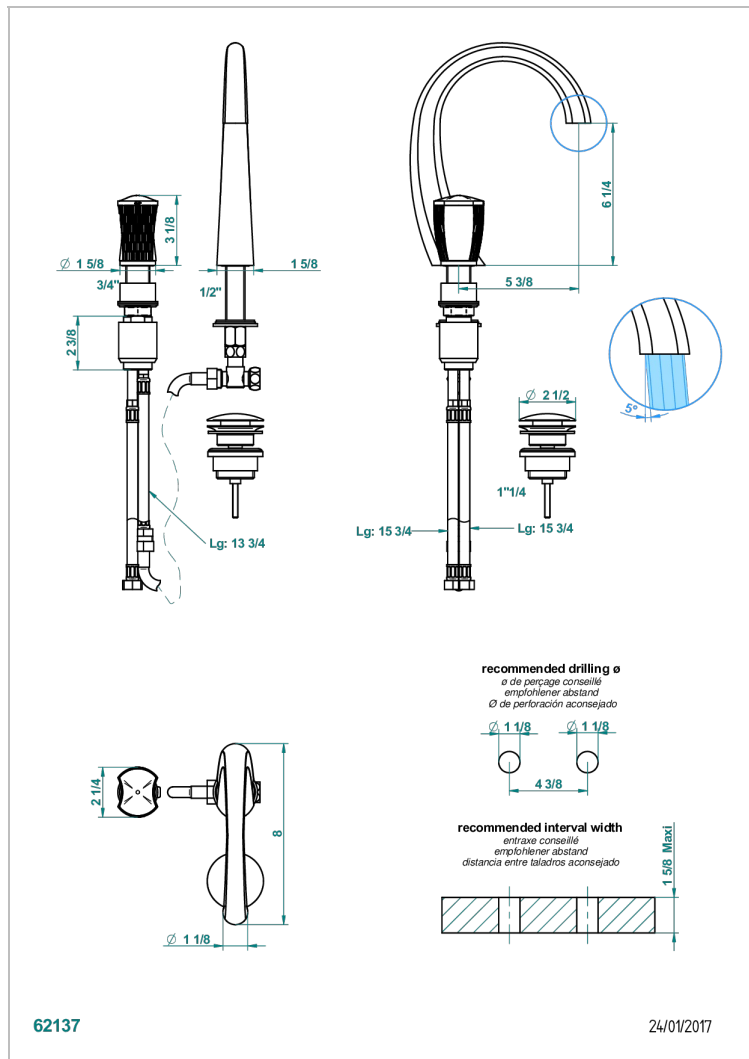

# INFINI WHITE PORCELAIN WITH PLATINUM DECOR

U2E-6590

2-hole basin mixer with spout and mixer, with waste

## CHARACTERISTIC

- Infini White Porcelain with Platinum decor
- 2-hole basin mixer with spout and mixer, with waste