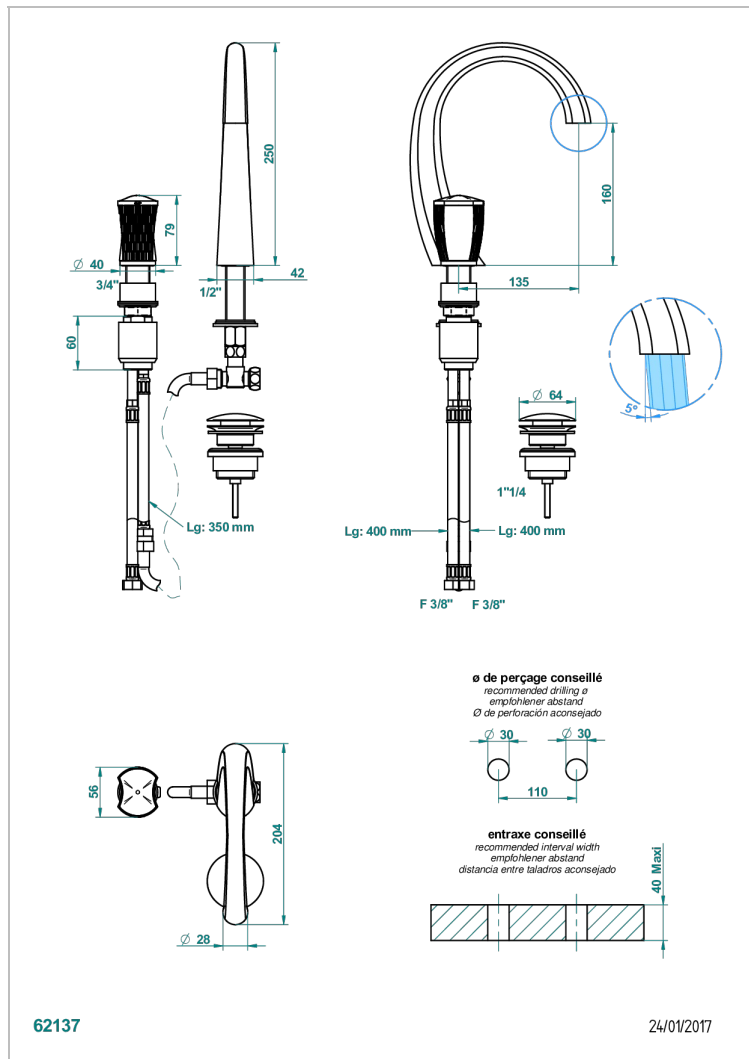

# INFINI WHITE PORCELAIN WITH PLATINUM DECOR

U2E-6590

2-hole basin mixer with spout and mixer, with waste

## CHARACTERISTIC

- Infini White Porcelain with Platinum decor
- 2-hole basin mixer with spout and mixer, with waste