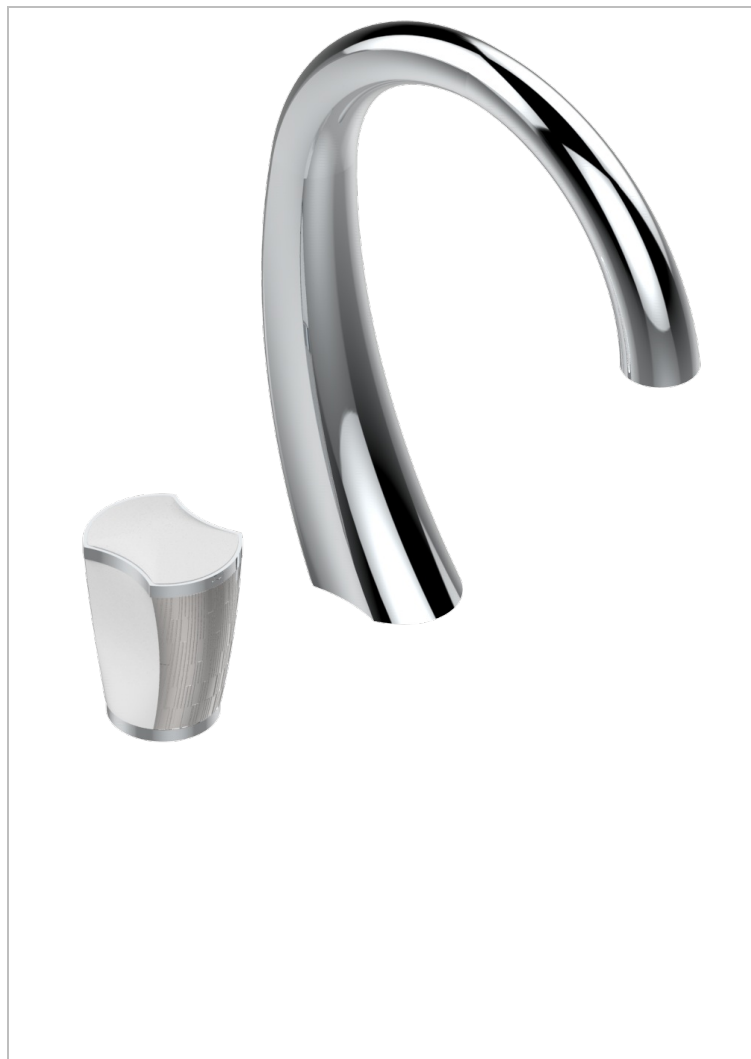

# INFINI WHITE PORCELAIN WITH PLATINUM DECOR

U2E-6590

2-hole basin mixer with spout and mixer, with waste

## CHARACTERISTIC

- Infini White Porcelain with Platinum decor
- 2-hole basin mixer with spout and mixer, with waste

## AVAILABLE FINITIONS

Antique nickel - H28  
Black ceram - D30  
Blush PVD - H62  
Brass color PVD - H49  
Brown bronze color PVD - F33  
Gold color PVD - H52

Graphite PVD - H64  
Lacquered light bronze - D01  
Matt Umber PVD - H67  
Matt blush PVD - H60  
Matt brass color PVD - H50  
Matt brown bronze color PVD - F34