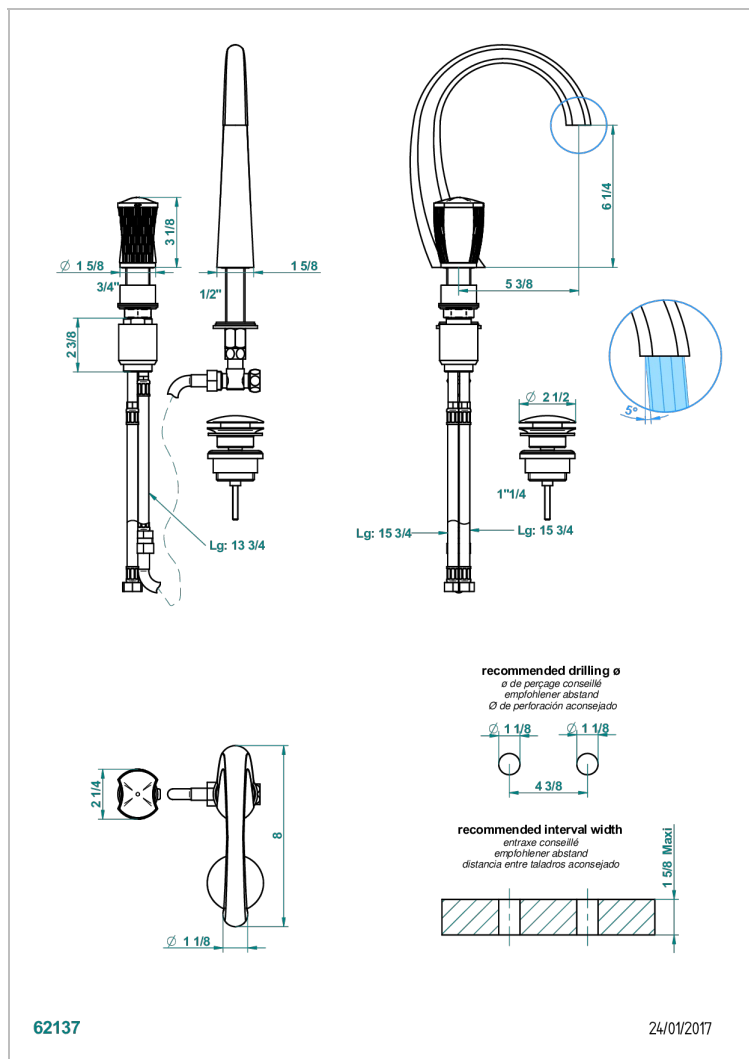

INFINI WHITE PORCELAIN WITH PLATINUM DECOR

U2E-6590

2-hole basin mixer with spout and mixer, with waste

CARACTERÍSTICAS

- Infini White Porcelain with Platinum decor
- 2-hole basin mixer with spout and mixer, with waste