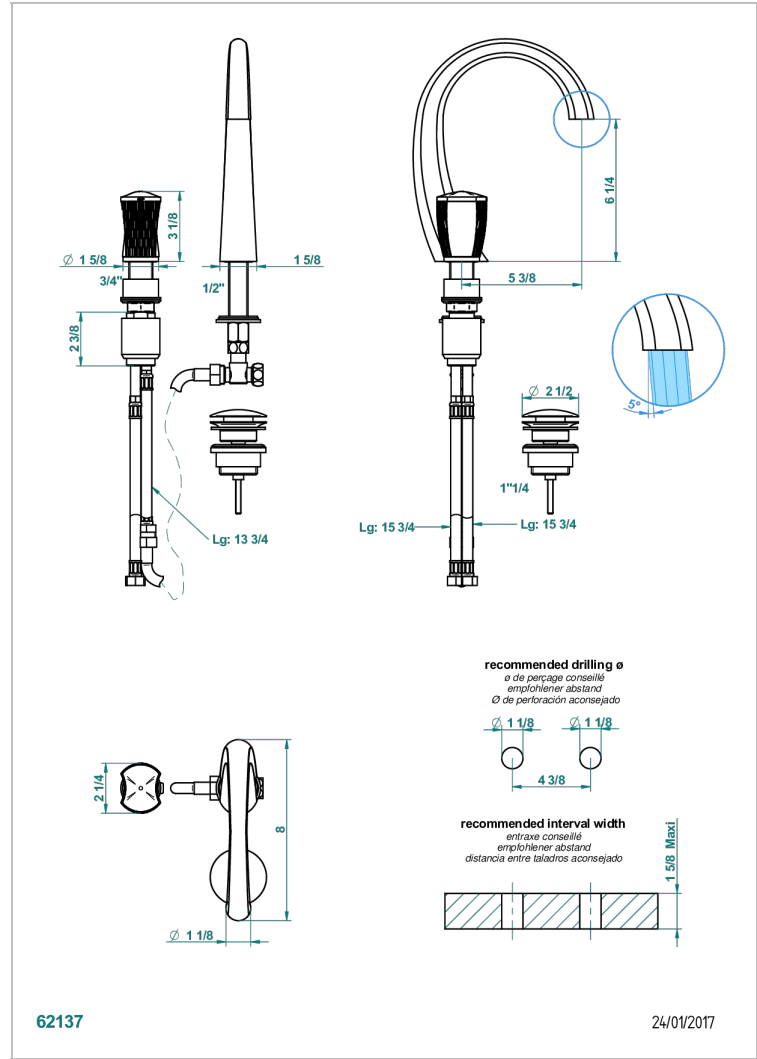

# INFINI WEISSES PORZELLAN, DEKORPLATIN

U2E-6590

2-hole basin mixer with spout and mixer, with waste

## EIGENSCHAFTEN

- Infini Weißes Porzellan, Dekor Platin
- 2-hole basin mixer with spout and mixer, with waste

## VERFÜGBARE OBERFLÄCHEN

Altnickel - H28  
 Blassgold - F30  
 Blassgold matt unlackiert - F31  
 Bronze hell - D01  
 Chrom - A02  
 Chrom matt - C02

Gold - F01  
 Gold matt - F07  
 Kupfer altrot matt lackiert - H07  
 Mattschwarz keramik - D30  
 Nickel matt - C01  
 Pvd blush - H62