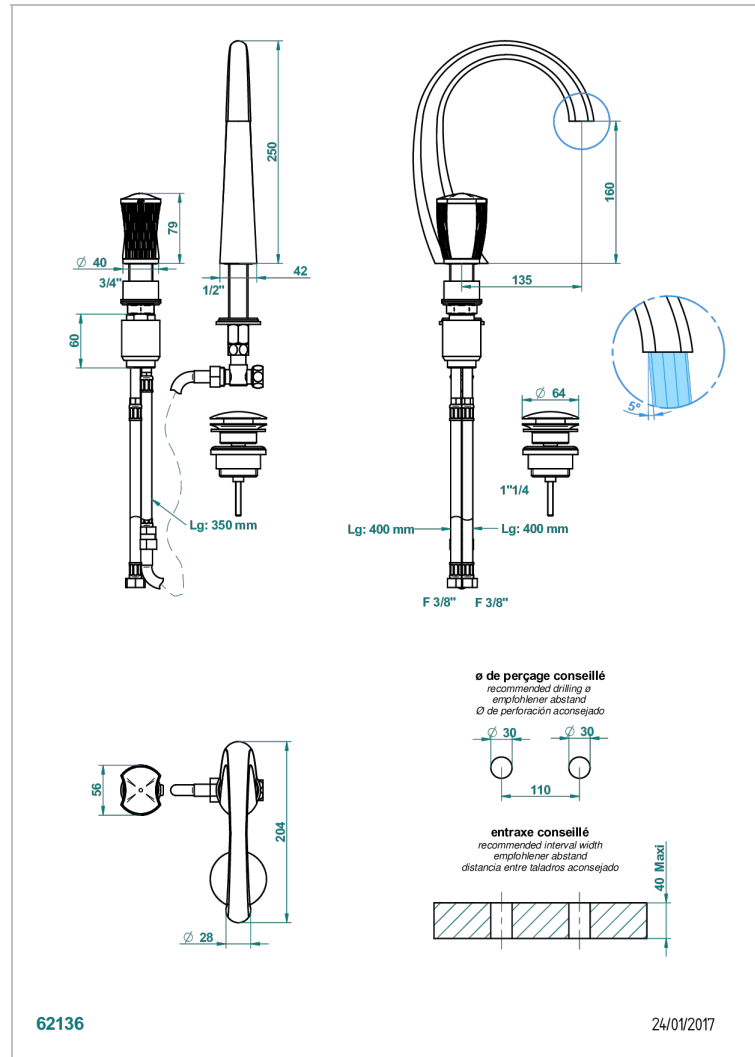

# INFINI WHITE PORCELAIN

U2D-6590

2-hole basin mixer with spout and mixer, with waste

## CHARACTERISTIC

- Infini White Porcelain
- 2-hole basin mixer with spout and mixer, with waste