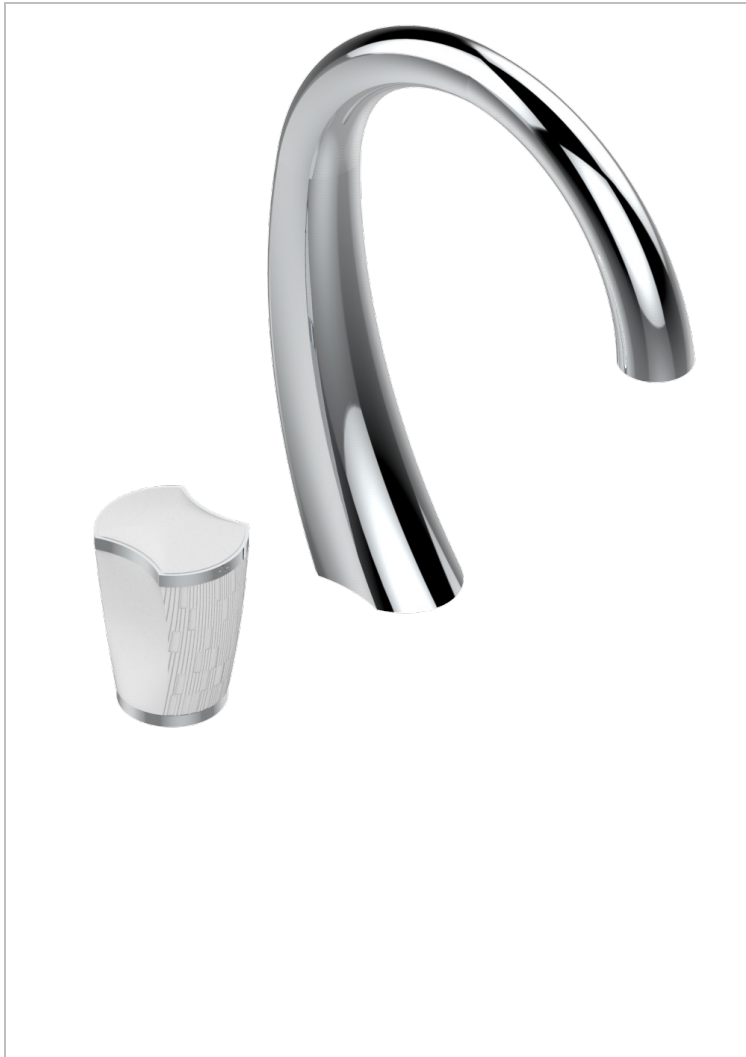

# INFINI WHITE PORCELAIN

U2D-6590

2-hole basin mixer with spout and mixer, with waste

## CHARACTERISTIC

- Infini White Porcelain
- 2-hole basin mixer with spout and mixer, with waste

## AVAILABLE FINITIONS

Antique nickel - H28  
Black ceram - D30  
Blush PVD - H62  
Brass color PVD - H49  
Brown bronze color PVD - F33  
Gold color PVD - H52

Graphite PVD - H64  
Lacquered light bronze - D01  
Matt Umber PVD - H67  
Matt blush PVD - H60  
Matt brass color PVD - H50  
Matt brown bronze color PVD - F34