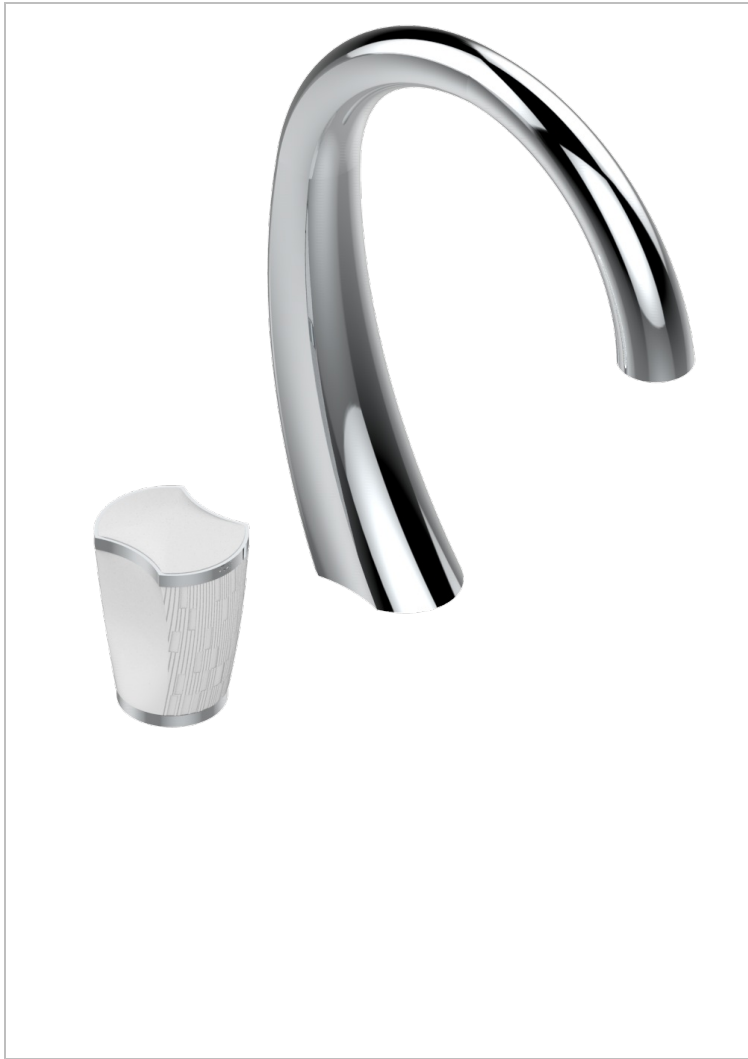

INFINI WHITE PORCELAIN

U2D-6590

2-hole basin mixer with spout and mixer, with waste

CHARACTERISTIC

- Infini White Porcelain
- 2-hole basin mixer with spout and mixer, with waste

TECHNICAL SPECS

- Recommandé : 3 bars (max. 5 bars) - Advised : 43,5 psi (max. 72 psi)
- 8,3 l/min à 3 bars (2.2 gpm at 43.5 psi)

AVAILABLE FINITIONS

Antique nickel - H28
Black ceram - D30
Blush PVD - H62
Brass color PVD - H49
Brown bronze color PVD - F33
Gold color PVD - H52

Graphite PVD - H64
Lacquered light bronze - D01
Matt Umber PVD - H67
Matt blush PVD - H60
Matt brass color PVD - H50
Matt brown bronze color PVD - F34

Umber PVD - H66
Varnished matt antique red copper (color finish) - H07