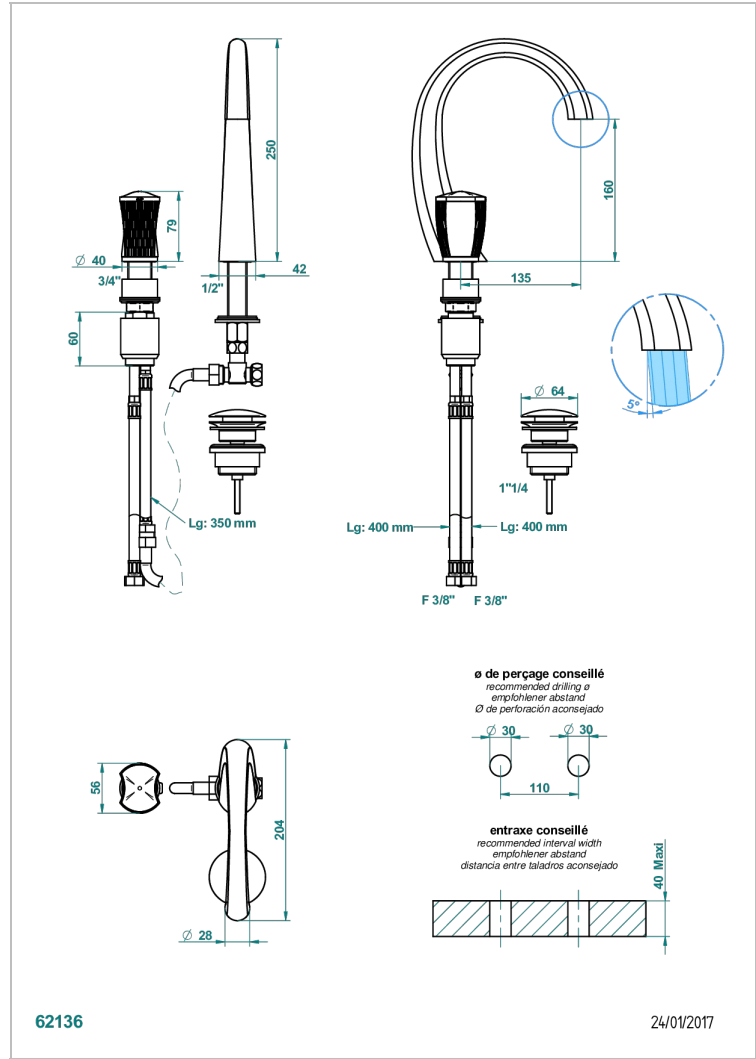

INFINI WHITE PORCELAIN

U2D-6590

2-hole basin mixer with spout and mixer, with waste

CHARACTERISTIC

- Infini White Porcelain
- 2-hole basin mixer with spout and mixer, with waste

TECHNICAL SPECS

- Recommandé : 3 bars (max. 5 bars) - Advised : 43,5 psi (max. 72 psi)
- 8,3 l/min à 3 bars (2.2 gpm at 43.5 psi)

Umber PVD - H66
Varnished matt antique red copper (color finish) - H07