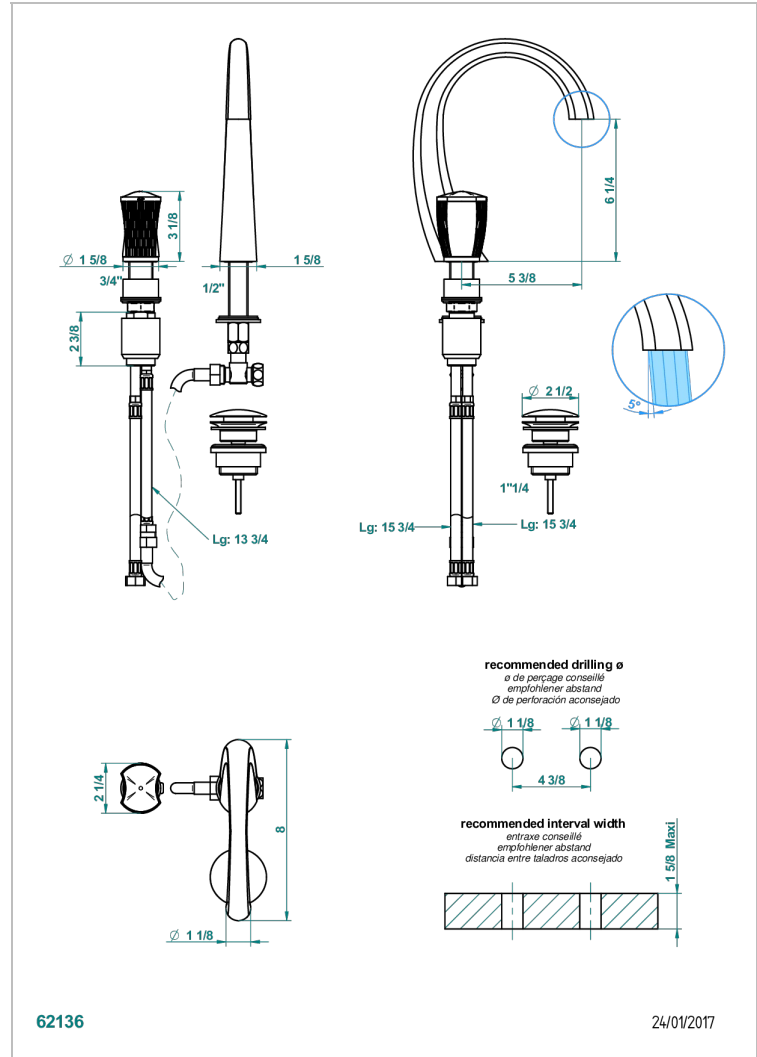

INFINI WHITE PORCELAIN

U2D-6590

2-hole basin mixer with spout and mixer, with waste

CHARACTERISTIC

- Infini White Porcelain
- 2-hole basin mixer with spout and mixer, with waste

TECHNICAL SPECS

- Recommandé : 3 bars (max. 5 bars) - Advised : 43,5 psi (max. 72 psi)
- 8,3 l/min à 3 bars (2.2 gpm at 43.5 psi)