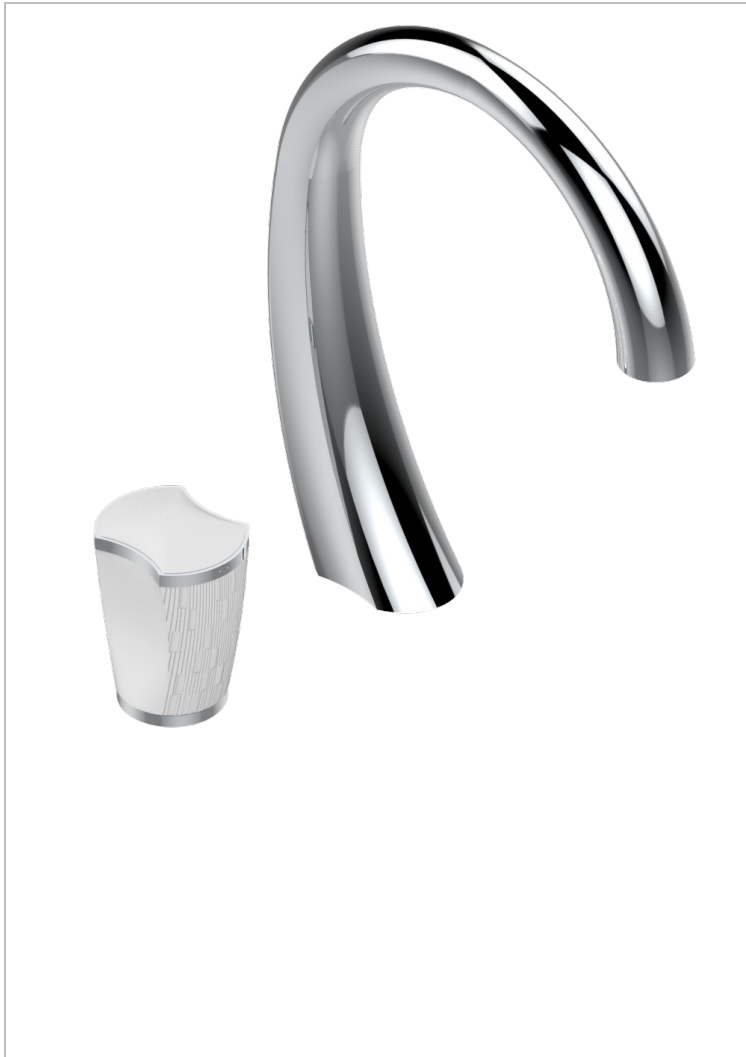

INFINI WHITE PORCELAIN

U2D-6590

2-hole basin mixer with spout and mixer, with waste

CHARACTERISTIC

- Infini White Porcelain
- 2-hole basin mixer with spout and mixer, with waste

TECHNICAL SPECS

- Recommandé : 3 bars (max. 5 bars) - Advised : 43,5 psi (max. 72 psi)
- 8,3 l/min à 3 bars (2.2 gpm at 43.5 psi)

AVAILABLE FINITIONS

Antique nickel - H28
 Black ceram - D30
 Blush PVD - H62
 Brass color PVD - H49
 Brown bronze color PVD - F33
 Gold color PVD - H52

Graphite PVD - H64
 Lacquered light bronze - D01
 Matt Umber PVD - H67
 Matt blush PVD - H60
 Matt brass color PVD - H50
 Matt brown bronze color PVD - F34

Umber PVD - H66
 Varnished matt antique red copper (color finish) - H07